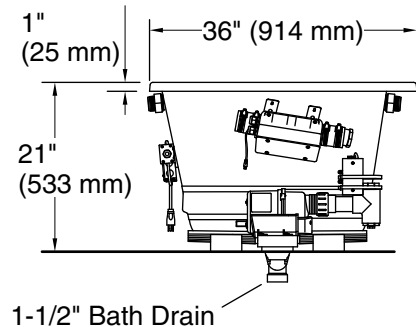

## 60" x 36" Heated BubbleMassage™ air bath with Bask™

### K-1849-GHW

No change in measurements if connected with drain illustrated. (K-7272)

**Drop-in Rim Detail**

Blower Motor Access  
30" (762 mm) W x 15" (381 mm) H Min

### Technical Information

All product dimensions are nominal.

Installation:	Drop-in, Undermount
Drain location:	End
Basin area, bottom:	39-9/16" x 24-11/16" (1005 mm x 627 mm)
Basin area, top:	53-5/8" x 29-1/2" (1362 mm x 749 mm)
Weight:	106 lbs (48.1 kg)
Minimum floor load:	54 lbs/ft <sup>2</sup> (263.7 kg/m <sup>2</sup> )
Water depth:	17-1/8" (435 mm)
Water capacity:	81.1 gal (307 L)
Cutout:	Drop-in, 59-1/2" x 35-1/2" (1511 mm x 902 mm)
Electrical component rating:	Blower: 120 V, 10 A, 60 Hz Heated Surface: 120 V, 0.5 A, 60 Hz, 65