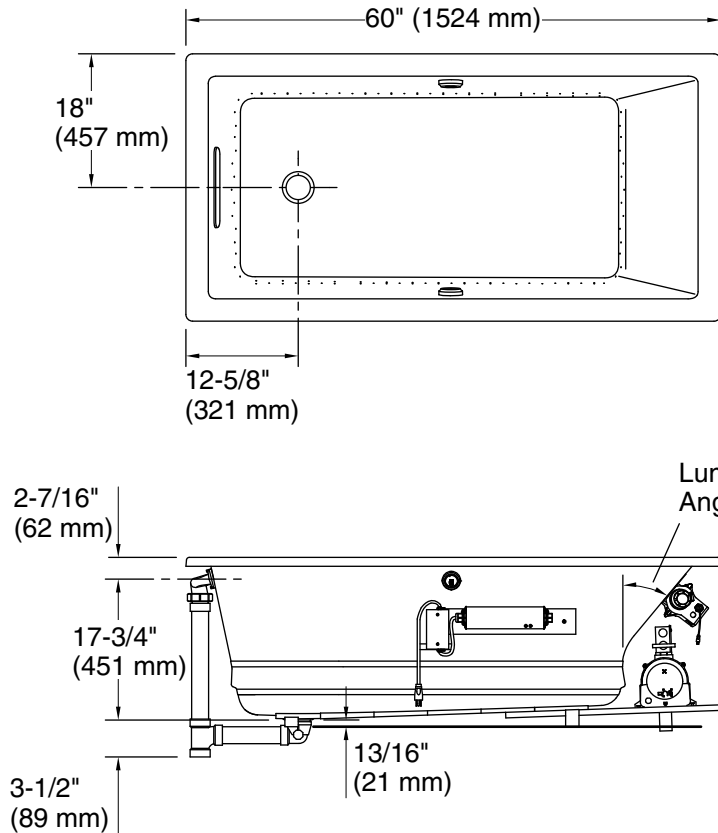

### K-1849-GHW

No change in measurements if connected with drain illustrated. (K-7272)

**Drop-in Rim Detail**

Blower Motor Access  
30" (762 mm) W x 15" (381 mm) H Min

### Technical Information

All product dimensions are nominal.

Installation:	Drop-in, Undermount
Drain location:	End
Basin area, bottom:	39-9/16" x 24-11/16" (1005 mm x 627 mm)
Basin area, top:	53-5/8" x 29-1/2" (1362 mm x 749 mm)
Weight:	106 lbs (48.1 kg)
Minimum floor load:	54 lbs/ft <sup>2</sup> (263.7 kg/m <sup>2</sup> )
Water depth:	17-1/8" (435 mm)
Water capacity:	81.1 gal (307 L)
Cutout:	Drop-in, 59-1/2" x 35-1/2" (1511 mm x 902 mm)
Electrical component rating:	Blower: 120 V, 10 A, 60 Hz Heated Surface: 120 V, 0.5 A, 60 Hz, 65