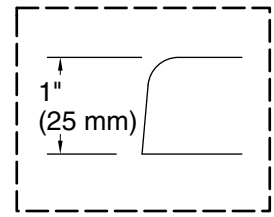

### K-1849-GHW

No change in measurements if connected with drain illustrated. (K-7272)

**Drop-in Rim Detail**

Blower Motor Access  
30" (762 mm) W x 15" (381 mm) H Min