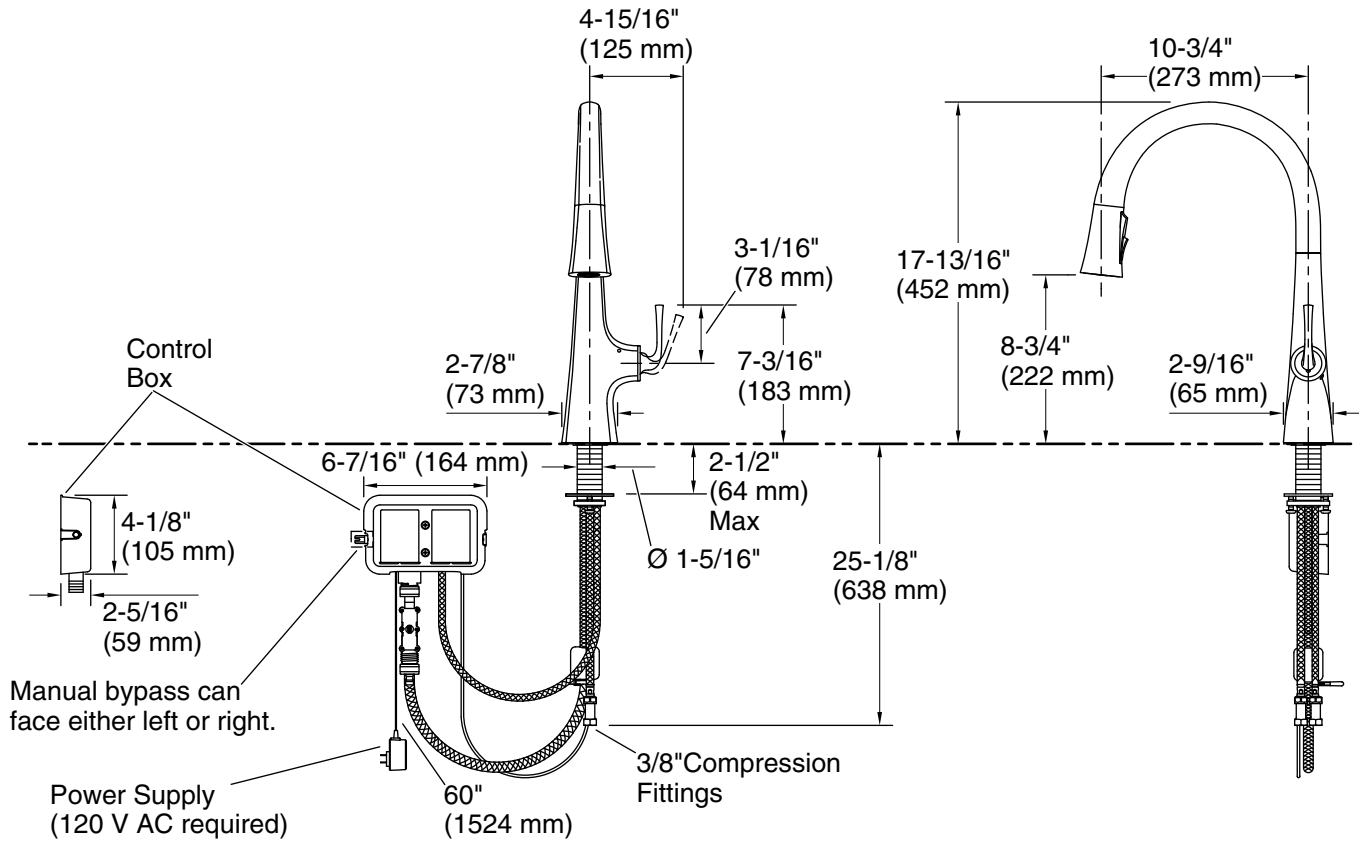

### Technical Information

All product dimensions are nominal.

Power source: Plug - AC, not included

Drain included: No

### Spout:

Spout reach: 10-3/4" (273 mm)