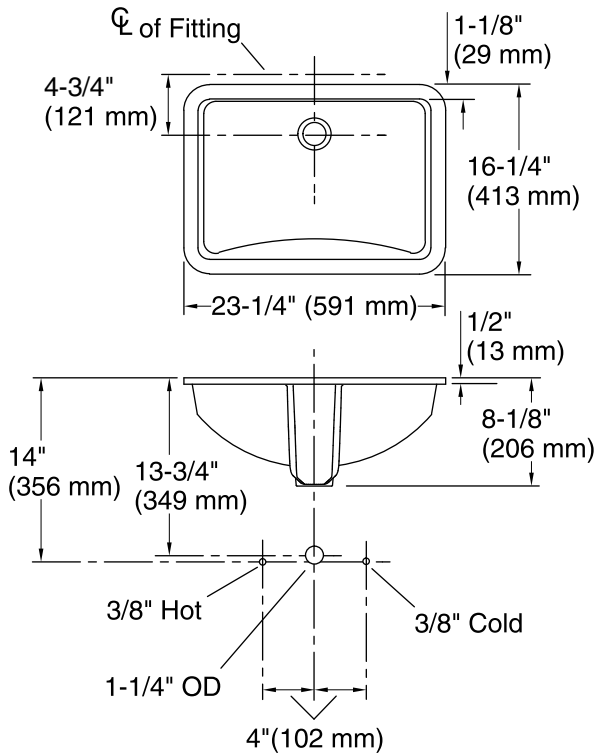

Features

- Rectangular basin with curved bottom.
- Overflow drain.
- No faucet holes; requires wall- or counter-mount faucet.

Material

- Vitreous china.

Installation

- Under-mount

Recommended Products/Accessories

Marble Installation

Wood Installation

Technical Information

All product dimensions are nominal.

Installation:	Under-mount
Bowl area:	Length: 20-5/8" (524 mm) Width: 13-5/8" (346 mm) Water depth: 4-5/8" (117 mm)
Drain hole:	1-3/4" (44 mm)
Template:	1002977-7, required, not included

Notes

Install this product according to the installation instructions.

The product diagram is based on the K-8998 adjustable P-trap with 1" (25 mm) of tailpiece exposed.

NOTICE: Countertop manufacturer or cutter must use the current product template available at www.kohler.com, or by calling 1-800-4KOHLER. Kohler Co. is not responsible for cutout errors when the incorrect cutout template is used.