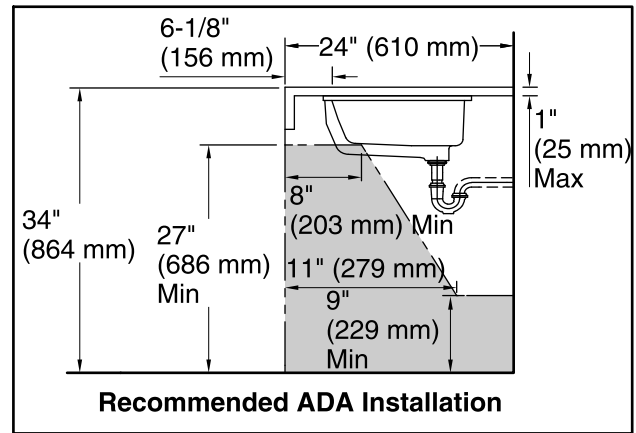

Features

- Rectangular basin with curved bottom.
- Overflow drain.
- No faucet holes; requires wall- or counter-mount faucet.

Material

- Vitreous china.

Installation

- Under-mount

Recommended Products/Accessories

Marble Installation

Wood Installation

Technical Information

All product dimensions are nominal.

Installation:	Under-mount
Bowl area:	Length: 20-5/8" (524 mm) Width: 13-5/8" (346 mm) Water depth: 4-5/8" (117 mm)
Drain hole:	1-3/4" (44 mm)
Template:	1002977-7, required, not included