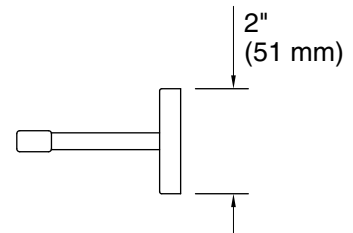

Features

- 12" (305 mm) bar.
- Coordinates with other products in the Square collection.

Material

- Premium metal construction for durability and reliability.
- KOHLER finishes resist corrosion and tarnishing.

Technical Information

All product dimensions are nominal.

Material: Zinc, Stainless Steel

Notes

Install this product in accordance with the installation instructions.

CAUTION: Risk of personal injury. Do not install these products in any area where they are likely to be used inadvertently as a grab bar or support bar. These products are not designed or intended for use as a grab bar or support bar.