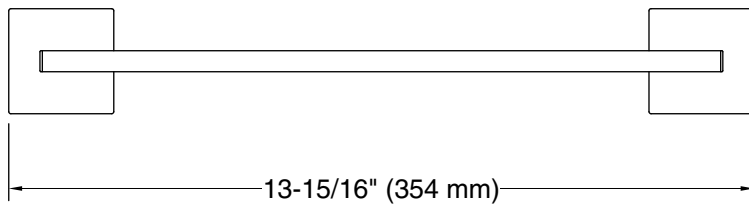

Features

- 12" (305 mm) bar.
- Coordinates with other products in the Square collection.

Material

- Premium metal construction for durability and reliability.
- KOHLER finishes resist corrosion and tarnishing.

Installation

- Installation hardware and template included.

Recommended Products/Accessories

- K-31508-TA hand towel with Tatami weave, 18" x 30"
- K-31508-TE hand towel with Terry weave, 18" x 30"
- K-31508-TX hand towel with Textured weave, 18" x 30"
- K-23729 Stainless steel cleaner

Technical Information

All product dimensions are nominal.

Material: Zinc, Stainless Steel

Notes

Install this product in accordance with the installation instructions.

CAUTION: Risk of personal injury. Do not install these products in any area where they are likely to be used inadvertently as a grab bar or support bar. These products are not designed or intended for use as a grab bar or support bar.