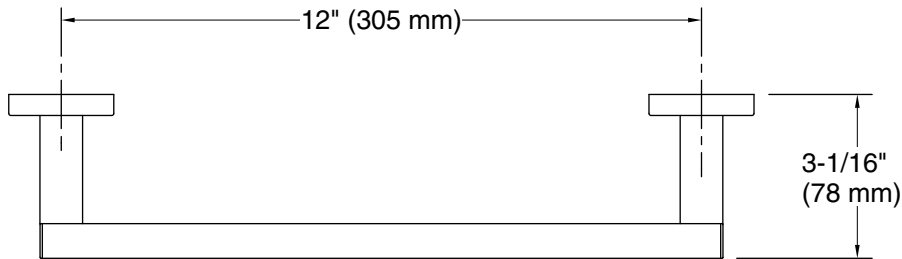

Features

- 12" (305 mm) bar.
- Coordinates with other products in the Square collection.

Material

- Premium metal construction for durability and reliability.
- KOHLER finishes resist corrosion and tarnishing.

Technical Information

All product dimensions are nominal.

Material: Zinc, Stainless Steel

Notes

Install this product in accordance with the installation instructions.

CAUTION: Risk of personal injury. Do not install these products in any area where they are likely to be used inadvertently as a grab bar or support bar. These products are not designed or intended for use as a grab bar or support bar.