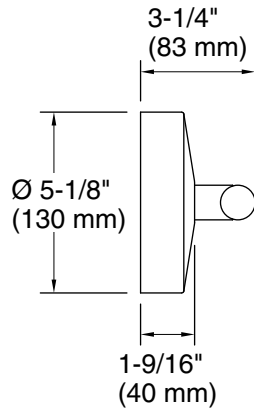

Required Electrical Service

One circuit required.

Lights: 120 V, 60 Hz

Technical Information

All product dimensions are nominal.

Material: Steel, Aluminum, Glass

Number of Lights: 2

Lighting Type: Integrated LED

Number of Shades: 2

Shade Type: Glass - frosted

Electrical component rating: LED: 60 Hz, 12 W, 700 Lumens, 3000K