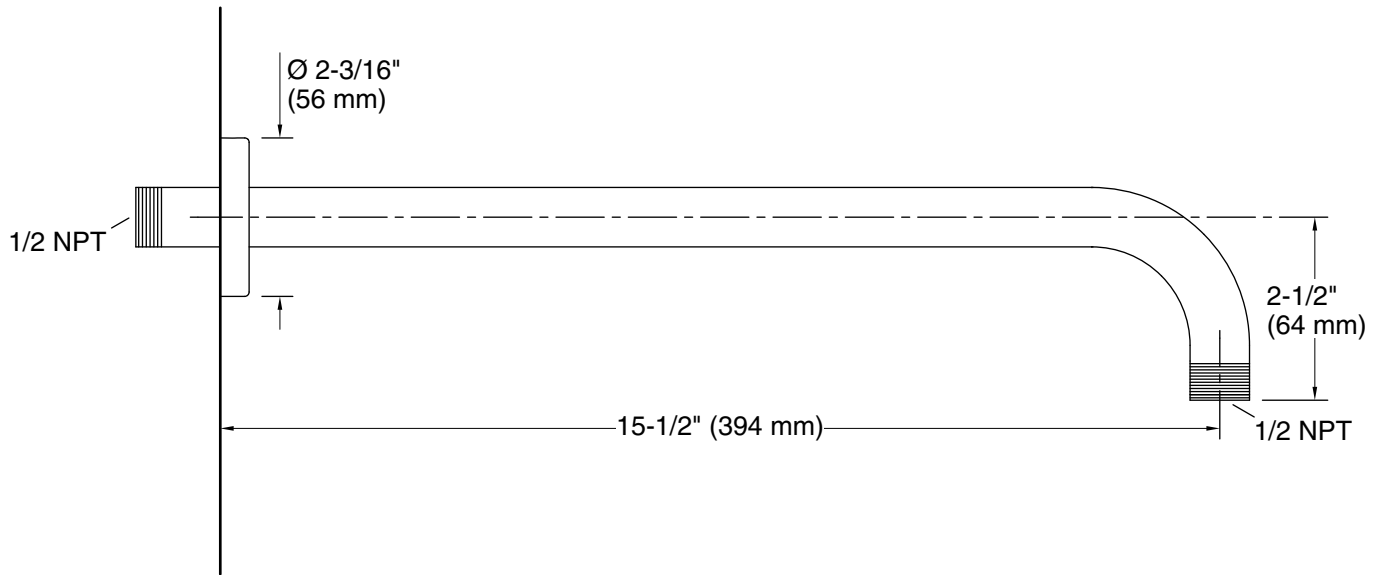

Features

- Compatible only with single-function rainheads

Material

- Brass construction ensures durability and reliability
- KOHLER finishes resist corrosion and tarnishing

Installation

- Wall-mount
- 1/2 -14 NPT connection

Technical Information

All product dimensions are nominal.