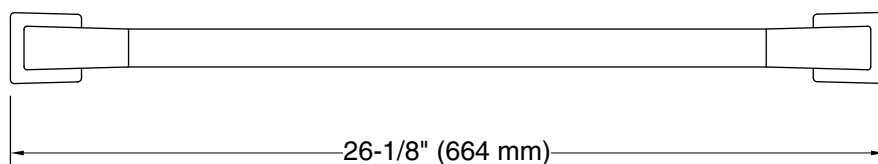

Technical Information

All product dimensions are nominal.

Installation Type: Wall-mount

Material: Zinc, Stainless Steel

Notes

Install this product according to the installation instructions.

CAUTION: Risk of personal injury. Do not install these products in any area where they are likely to be used inadvertently as a grab bar or support bar. These products are not designed or intended for use as a grab bar or support bar.