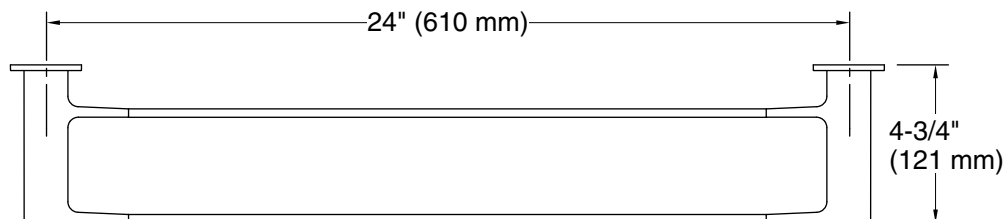

Technical Information

All product dimensions are nominal.

Installation Type: Wall-mount

Material: Zinc, Stainless Steel

Notes

Install this product according to the installation instructions.

CAUTION: Risk of personal injury. Do not install these products in any area where they are likely to be used inadvertently as a grab bar or support bar. These products are not designed or intended for use as a grab bar or support bar.