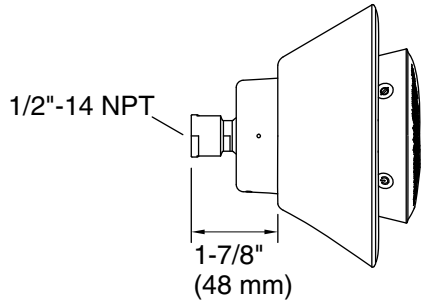

### Technical Information

All product dimensions are nominal.

Power source: Battery - DC, included

Electrical component rating: Speaker: 10 W

Amplifier channels: 1 at 10 W per channel

Charge voltage: USB 5 V