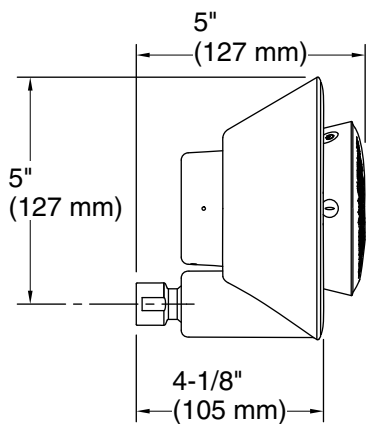

### Technical Information

All product dimensions are nominal.

Power source: Battery - DC, included

Electrical component rating: Speaker: 10 W

Amplifier channels: 1 at 10 W per channel

Charge voltage: USB 5 V