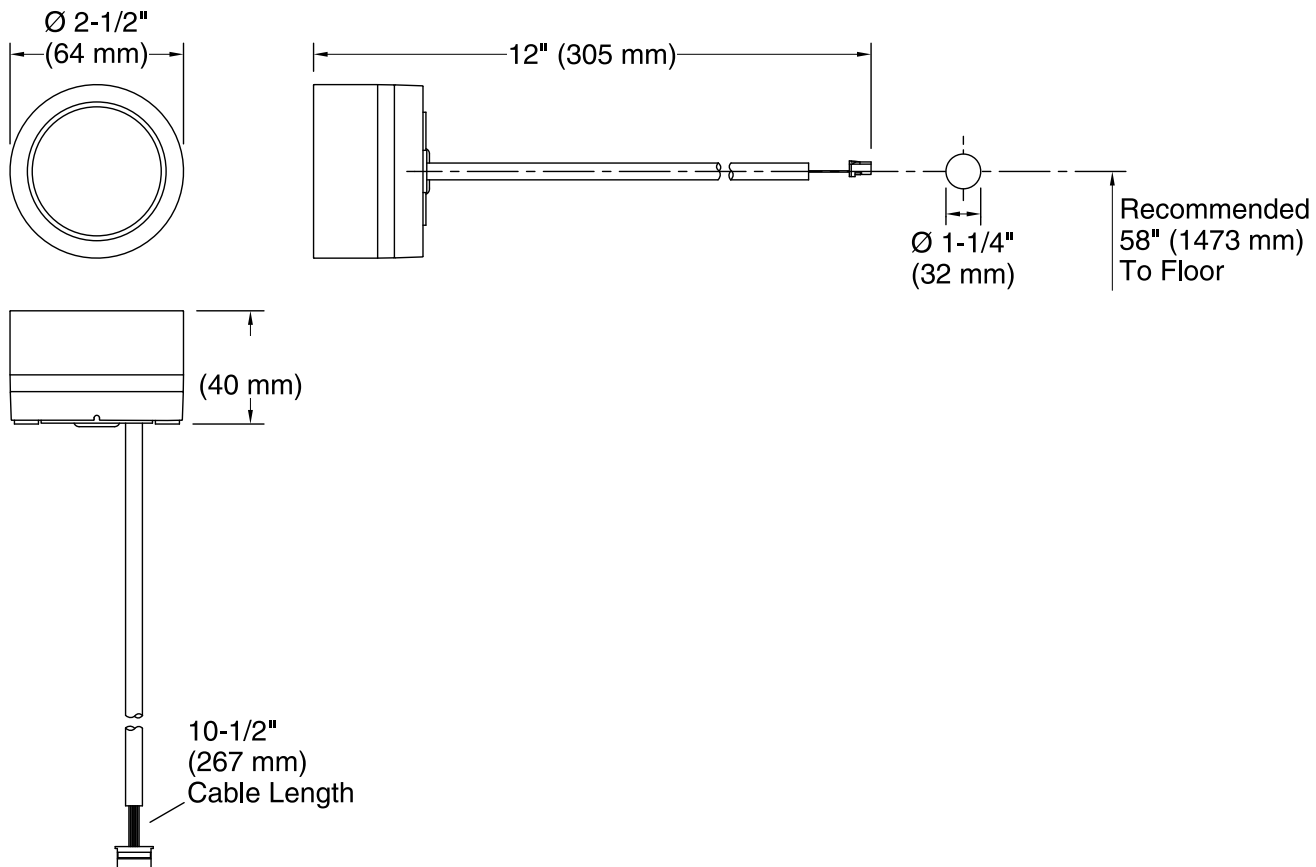

Available Colors/Finishes

Color tiles intended for reference only.

Color	Code	Description
-------	------	-------------

	CP	Polished Chrome
--	----	-----------------

Technical Information

All product dimensions are nominal.