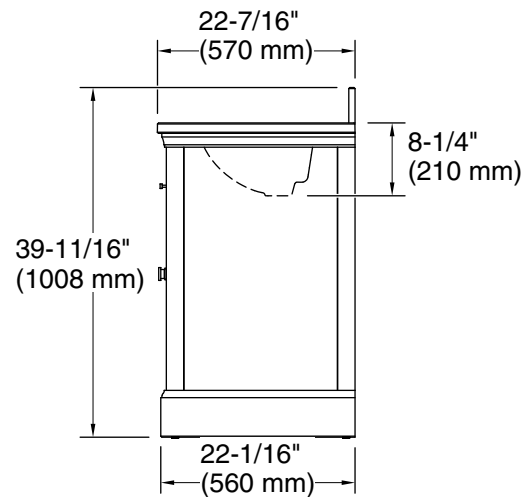

Features

- Set includes cabinet, precut quartz vanity top, backsplash, sink, cabinet hardware
- Convenient tilt-down drawer for storing smaller, frequently-used items
- Three-way adjustable slow-close door hinges for easy cabinet access
- 20" (508 mm) cabinet interior provides ample storage space
- Finish-matched cabinet interior offers generous clearance for plumbing
- Vanity top has 8" (203 mm) widespread faucet holes; requires deck-mount faucet (sold separately)
- Brushed Nickel hardware included on White vanities, Brushed Brass hardware on Dark Warm Grey and Tidal Blue vanities, and Matte Black hardware on Light Oak vanities.

Technical Information

All product dimensions are nominal.

Notes

Install this product according to the installation instructions.

Select the type of fastener based upon the wall material. Two 250 lb (113.4 kg) minimum load bearing fasteners are recommended.