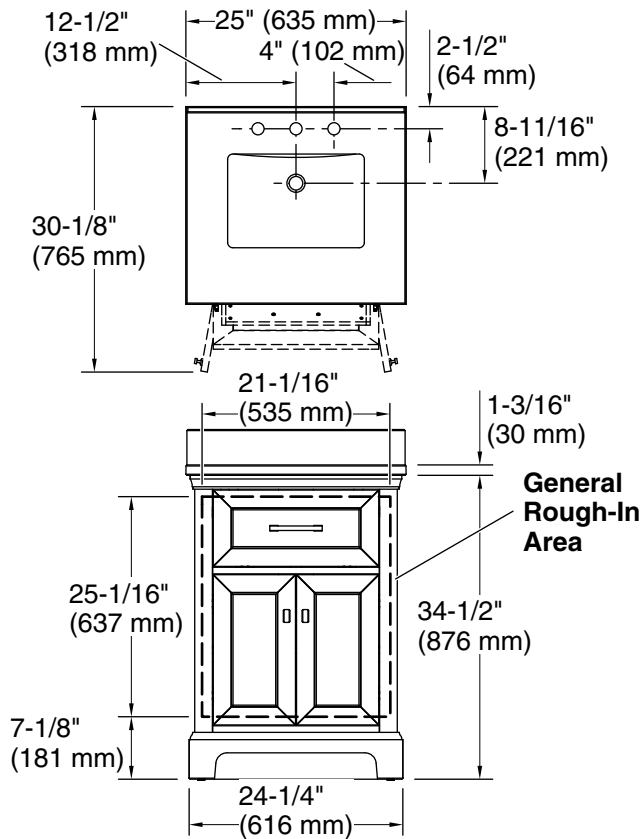

Features

- Set includes cabinet, precut quartz vanity top, backsplash, sink, cabinet hardware
- Convenient tilt-down drawer for storing smaller, frequently-used items
- Three-way adjustable slow-close door hinges for easy cabinet access
- 20" (508 mm) cabinet interior provides ample storage space
- Finish-matched cabinet interior offers generous clearance for plumbing
- Vanity top has 8" (203 mm) widespread faucet holes; requires deck-mount faucet (sold separately)
- Brushed Nickel hardware included on White vanities, Brushed Brass hardware on Dark Warm Grey and Tidal Blue vanities, and Matte Black hardware on Light Oak vanities.

Technical Information

All product dimensions are nominal.

Notes

Install this product according to the installation instructions.

Select the type of fastener based upon the wall material. Two 250 lb (113.4 kg) minimum load bearing fasteners are recommended.