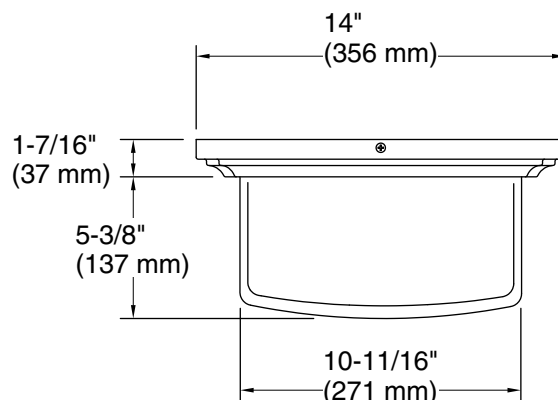

Required Electrical Service

One circuit required.

120 V, 60 Hz

Technical Information

All product dimensions are nominal.

Material: Steel, Aluminum, Zinc, Glass

Number of Lights: 2

Lighting Type: Socket-based

Socket Type: E-26 Medium

Number of Shades: 1

Shade Type: Glass - clear