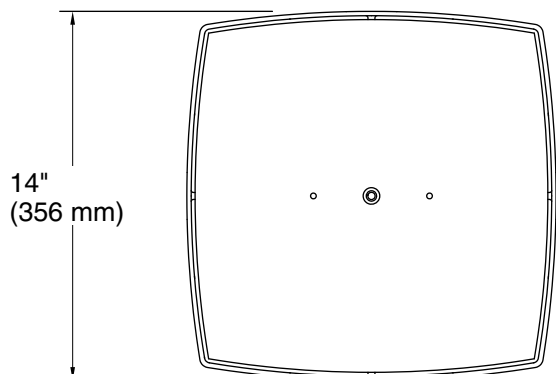

Required Electrical Service

One circuit required.

120 V, 60 Hz

Technical Information

All product dimensions are nominal.

Material: Steel, Aluminum, Zinc, Glass

Number of Lights: 2

Lighting Type: Socket-based

Socket Type: E-26 Medium

Number of Shades: 1

Shade Type: Glass - clear