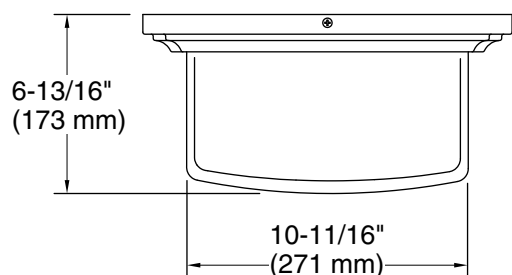

Required Electrical Service

One circuit required.

120 V, 60 Hz

Technical Information

All product dimensions are nominal.

Material: Steel, Aluminum, Zinc, Glass

Number of Lights: 2

Lighting Type: Socket-based

Socket Type: E-26 Medium

Number of Shades: 1

Shade Type: Glass - clear