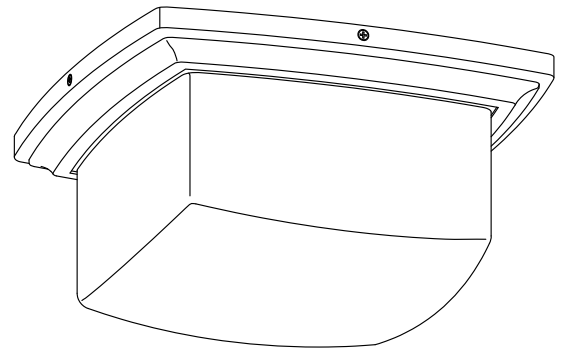

Features

- Clear, bell-shaped shades hang delicately from chunky bars and square bases in versatile, traditionally inspired designs.
- Coordinates with faucets in the Riff collection.
- Requires two bulbs with medium (E26) base; G16-1/2 bulb recommended (sold separately).
- Suitable for damp locations, per UL 1598.

Material

- Premium metal and glass construction.
- Manufactured with quality materials and complemented with a meticulous finishing process.
- Durable finishes engineered to last and designed to coordinate with KOHLER faucet finishes.

Installation

- Installation hardware included.

Codes/Standards

UL 1598
CSA C22.2 No. 250

KOHLER® Indoor Lighting Fixtures Limited Warranty

See website for detailed warranty information.