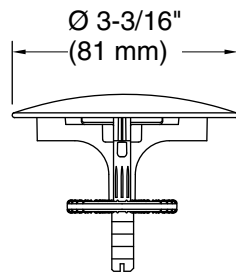

ASME A112.18.2/CSA B125.2

KOHLER® One-Year Limited Warranty

See website for detailed warranty information.

Technical Information

All product dimensions are nominal.

Drain included: No

Notes

Install this product according to the installation guide.