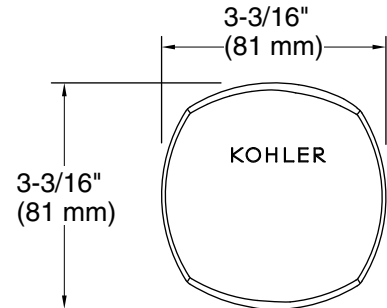

ASME A112.18.2/CSA B125.2

KOHLER® One-Year Limited Warranty

See website for detailed warranty information.

Technical Information

All product dimensions are nominal.

Drain included: No

Notes

Install this product according to the installation guide.