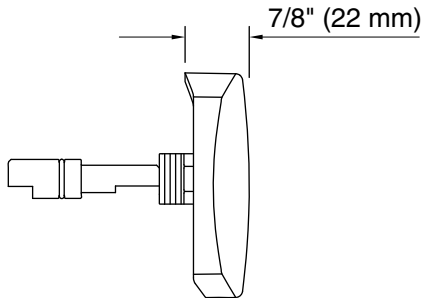

Installation

- Requires K-31796 or K-31798 PerfectFill drain kit and bath spout (sold separately)

Required Products/Accessories

K-31798 bath drain kit

or

K-31796 Above-the-floor bath drain kit

Codes/Standards

ASME A112.18.2/CSA B125.2

KOHLER® One-Year Limited Warranty

See website for detailed warranty information.

Technical Information

All product dimensions are nominal.

Drain included: No

Notes

Install this product according to the installation guide.