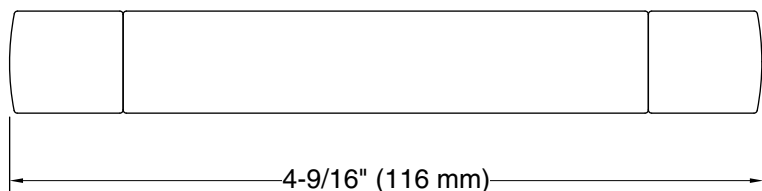

Technical Information

All product dimensions are nominal.

Material: Zinc

Notes

Install this product according to the installation instructions.