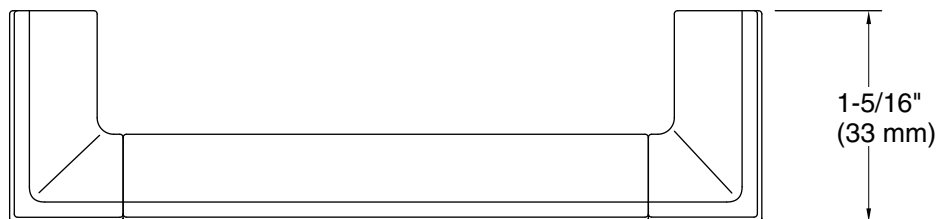

Technical Information

All product dimensions are nominal.

Material: Zinc

Notes

Install this product according to the installation instructions.