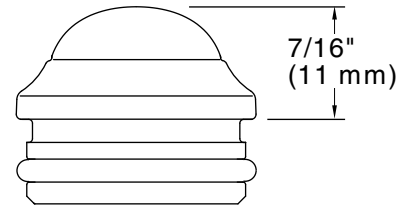

Technical Information

All product dimensions are nominal.

Notes

Install this product according to the installation guide.