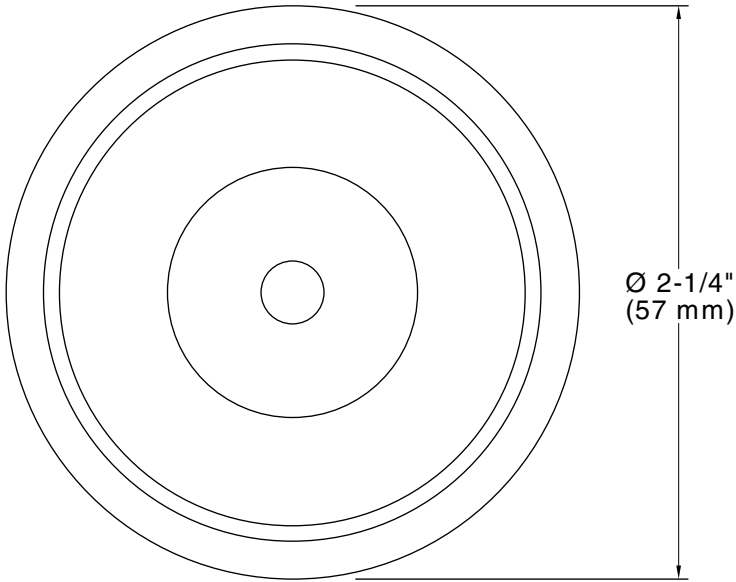

Technical Information

All product dimensions are nominal.

Notes

Install this product according to the installation guide.