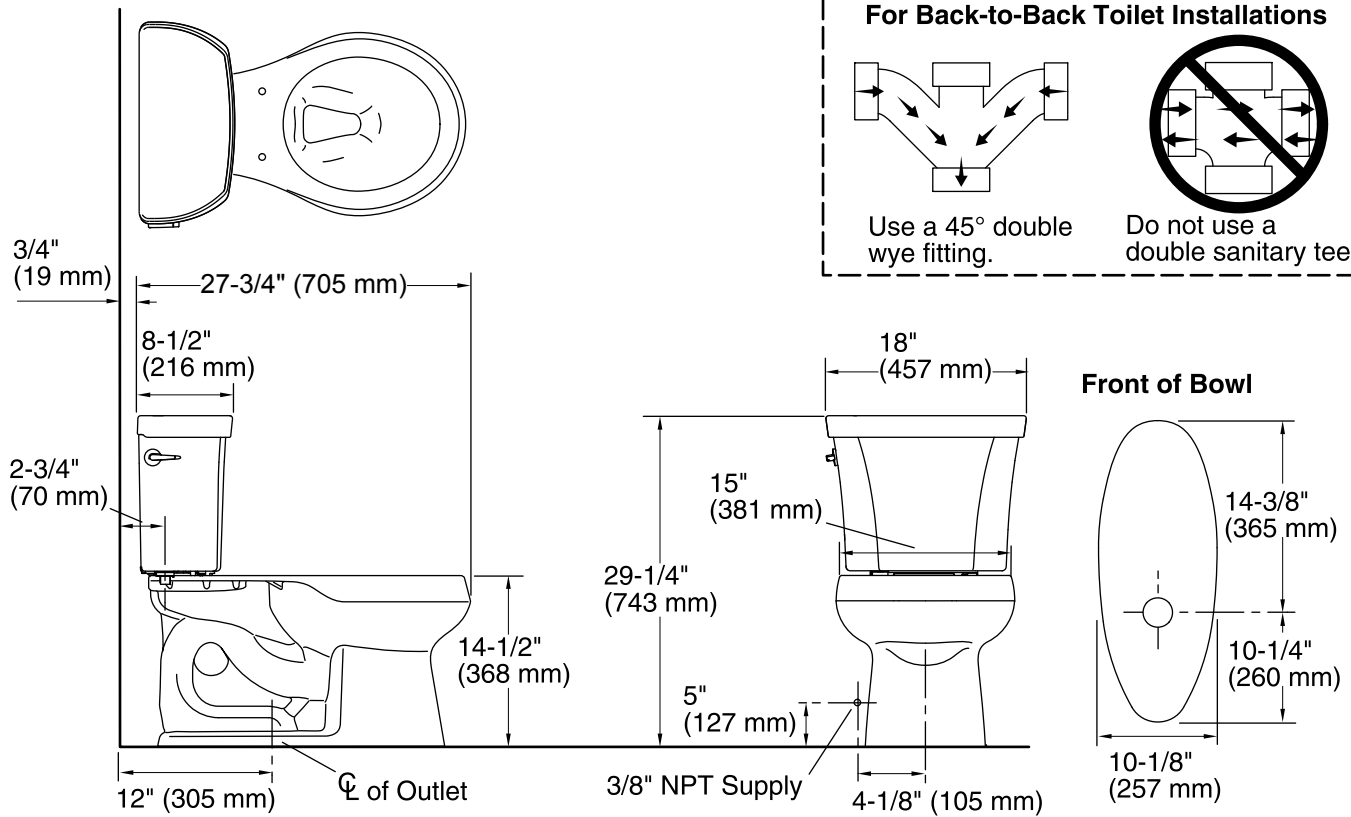

### Features

- Two-piece toilet.
- Round-front bowl offers an ideal solution for smaller baths and powder rooms.
- Left-hand nested trip lever offers a choice of 1.1 or 1.6 gallons per flush (gpf).
- 2-1/8-inch glazed trapway.
- Coordinates with other products in the Wellworth collection.
- Combination consists of the the K-4197 bowl and the K-4458 tank.
- Seat not included.

### Installation

- Standard 12-inch rough-in.
- Three-bolt installation.

### Technical Information

All product dimensions are nominal.

- Toilet type: Two-piece, Floor-mount
- Waste Outlet: Floor
- Bowl shape: Round-front
- Flush type: Class Five®
- Trap passageway: 2-1/8" (54 mm)
- Water surface size: 10-1/2" x 7-3/4" (267 mm x 197 mm)
- Rim to water surface: 5-1/4" (133 mm)
- Rough-in: 12" (305 mm)
- Seat-mounting holes: 5-1/2" (140 mm)