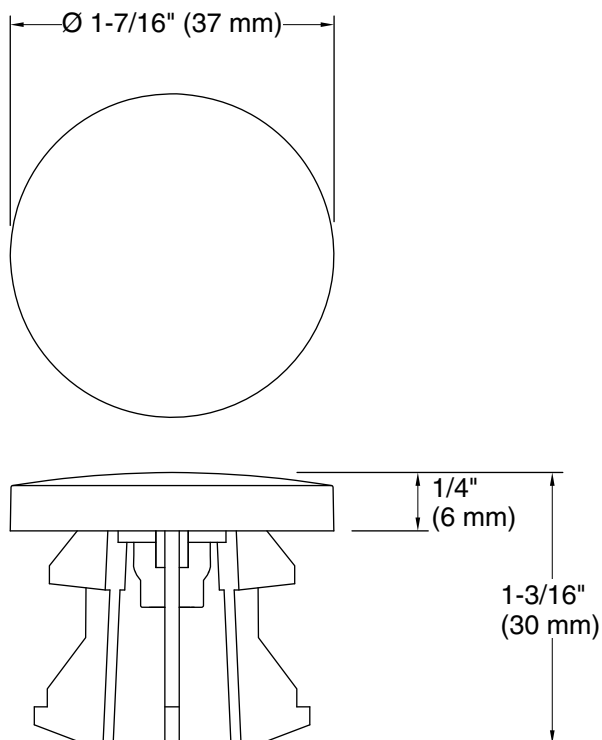

Technical Information

All product dimensions are nominal.

Material: Metal

Notes

Install this product according to the installation guide.