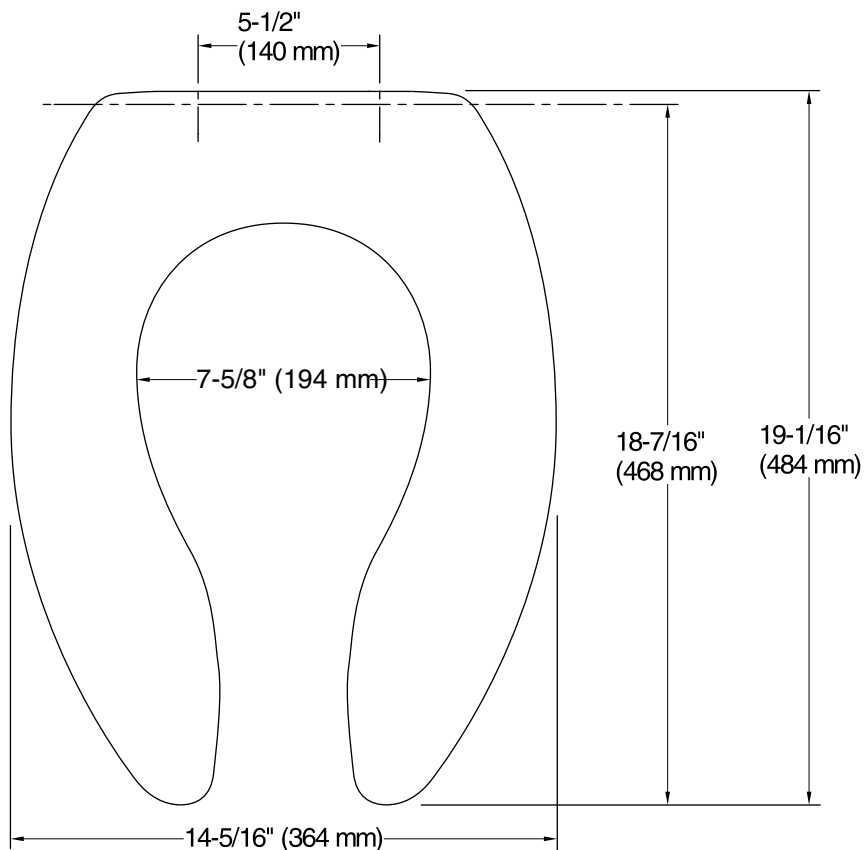

Lustra™
Commercial Elongated Toilet Seat
K-4679-CA

Features

- Elongated, open-front toilet seat
- With 1" bumpers that add 2" of height to the toilet
- Sturdy, chip-resistant polypropylene with a finish that won't stain or peel
- Includes an antimicrobial agent that protects the toilet seat from odor- and stain-causing bacteria, mold and mildew. Antimicrobial agent does not protect the user from disease-causing bacteria.

Technical Information

All product dimensions are nominal.

Seat shape type: Elongated
Seat front type: Open-front
Seat hinge type: Check
Seat-mounting holes: 5-1/2" (140 mm)

Notes

Install this product according to the installation guide.