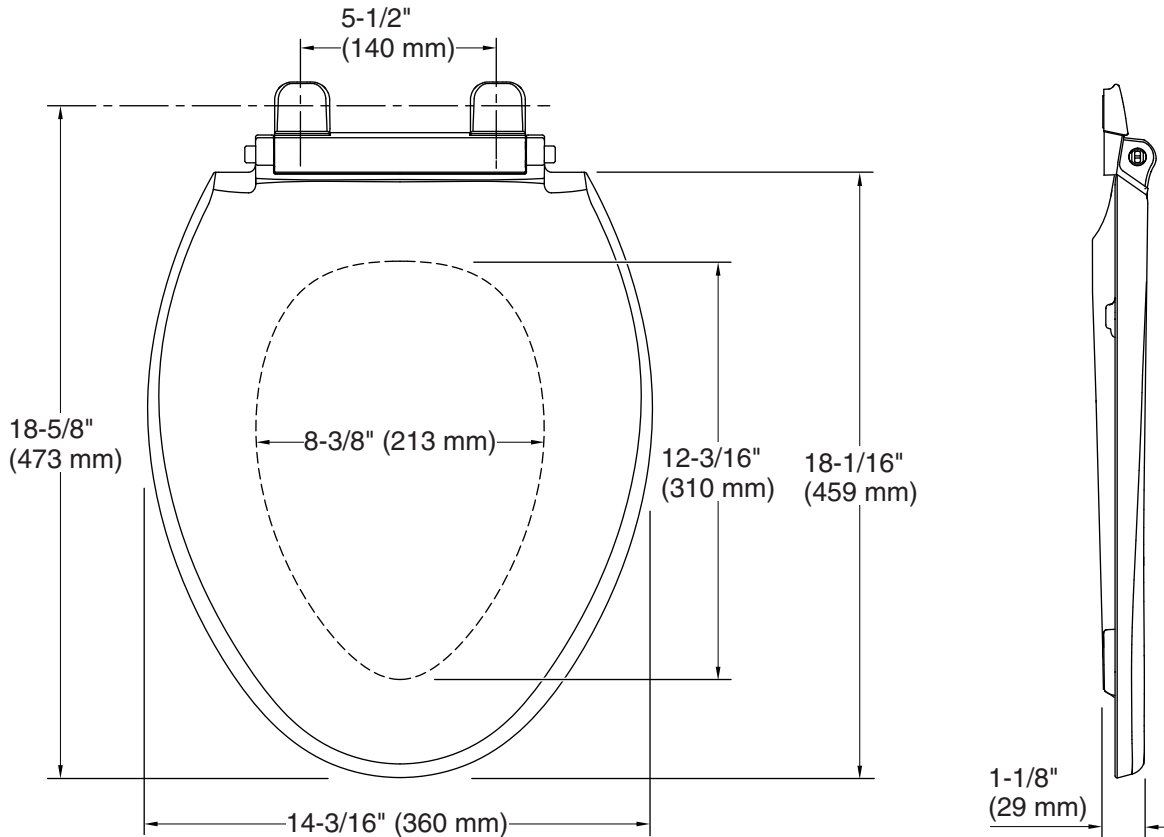

Material

- Plastic construction

Recommended Products/Accessories

K-4733-RL Glenbury™ ReadyLatch® Quiet-Close™ elongated toilet seat

Codes/Standards

None Applicable

KOHLER® One-Year Limited Warranty

See website for detailed warranty information.

Available Colors/Finishes

Color tiles intended for reference only.

Color	Code	Description
	H15	Spring Green
	V10	Peachblow

Technical Information

All product dimensions are nominal.

Seat shape type: Elongated
Seat front type: Closed-front
Seat-mounting holes: 5-1/2" (140 mm)