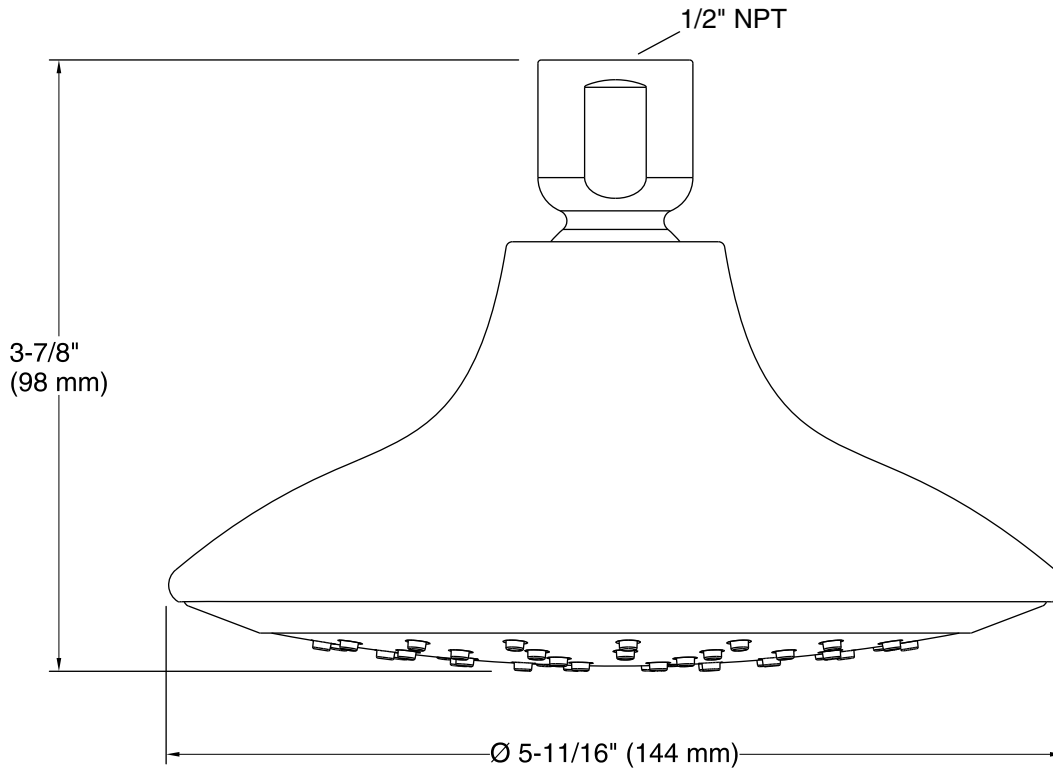

Features

- Katalyst air-induction technology maximizes the air/water mix for a powerful, even flow.
- MasterClean™ sprayface resists hard water build-up and is easy to clean.
- Single-function showerhead with 48 translucent nozzles.
- 5-1/2" (140 mm) diameter sprayface.
- 1.75 gpm (6.6 lpm) flow rate.
- Complements the Alteo® collection.

Material

- KOHLER finishes resist corrosion and tarnishing.

Installation

- Wall-mount.
- Shower arm and flange not included.

Required Products/Accessories

K-45129 Shower Arm and Flange

Codes/Standards

ASME A112.18.1/CSA B125.1
DOE - Energy Policy Act 1992
EPA WaterSense®
California Energy Commission (CEC)

Technical Information

All product dimensions are nominal.

Showerhead/Body Spray:

Rated maximum flow: 1.75 gal/min (6.6 l/min)

Pressure: 80 psi (5.5 bar)

Notes

For use with automatic compensating valves rated at 1.50 gal/min (5.7 l/min) or less.