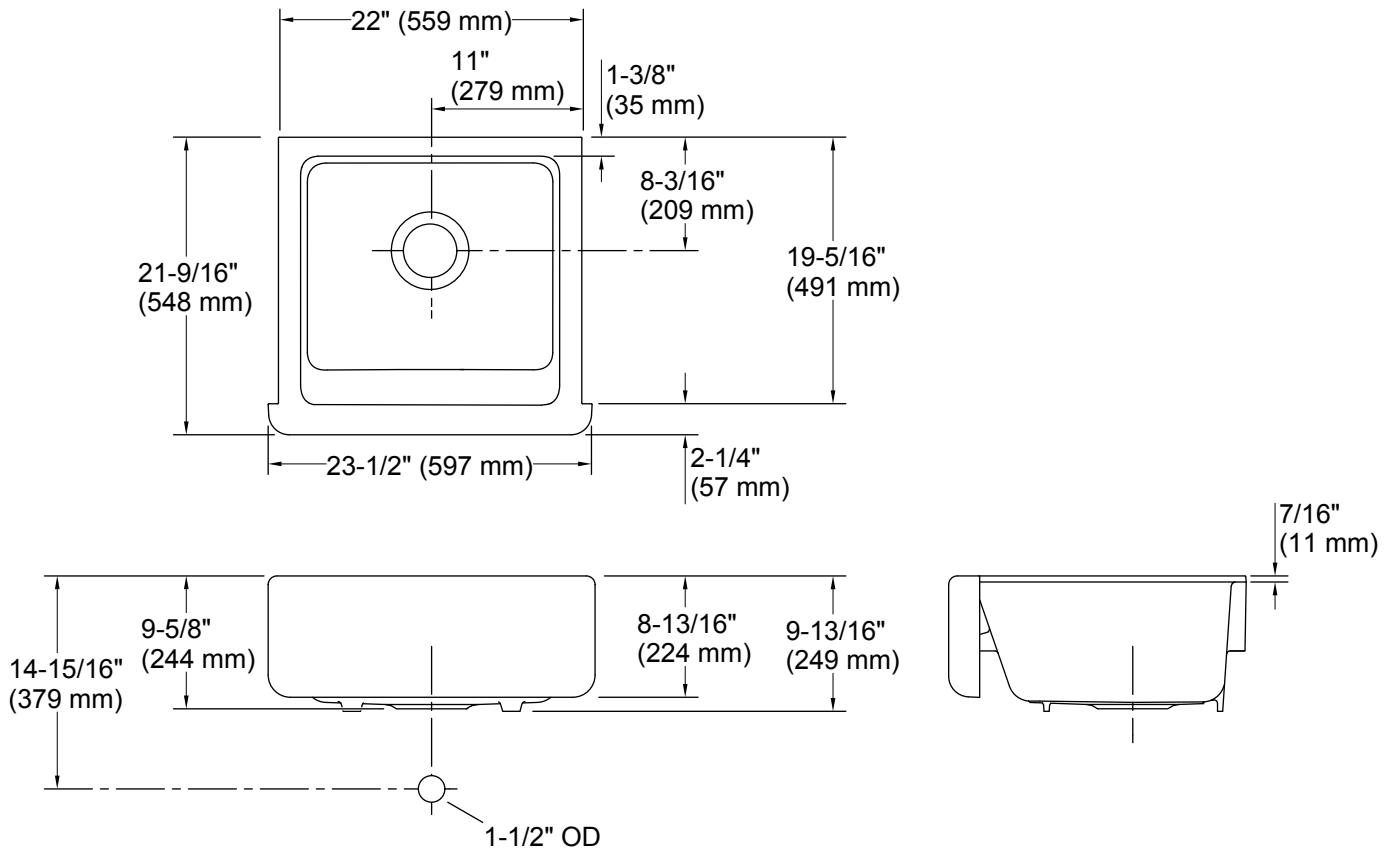

Whitehaven®
 24" Single Bowl Sink with Tall Apron
K-5665

Features

- Fits minimum 24-inch apron sink base cabinet.
- Single bowl.
- 9-inch depth.
- Self-Trimming apron overlaps the cabinet face for easy installation and beautiful results.
- No faucet holes.
- Center drain.
- Includes cutout templates.

Technical Information

All product dimensions are nominal.

Bowl configuration: Single

Installation: Under-mount

Min. base cabinet width: 24" (610 mm)

Bowl area (Only): Length: 18-13/16" (477 mm)
Width: 18-1/16" (459 mm)
Bowl depth: 9" (229 mm)
Water depth: 9" (229 mm)

Drain hole: 3-5/8" (92 mm)

Template: 1247417, required, included
1239229-7, required, included

Notes

Install this product according to the installation instructions.