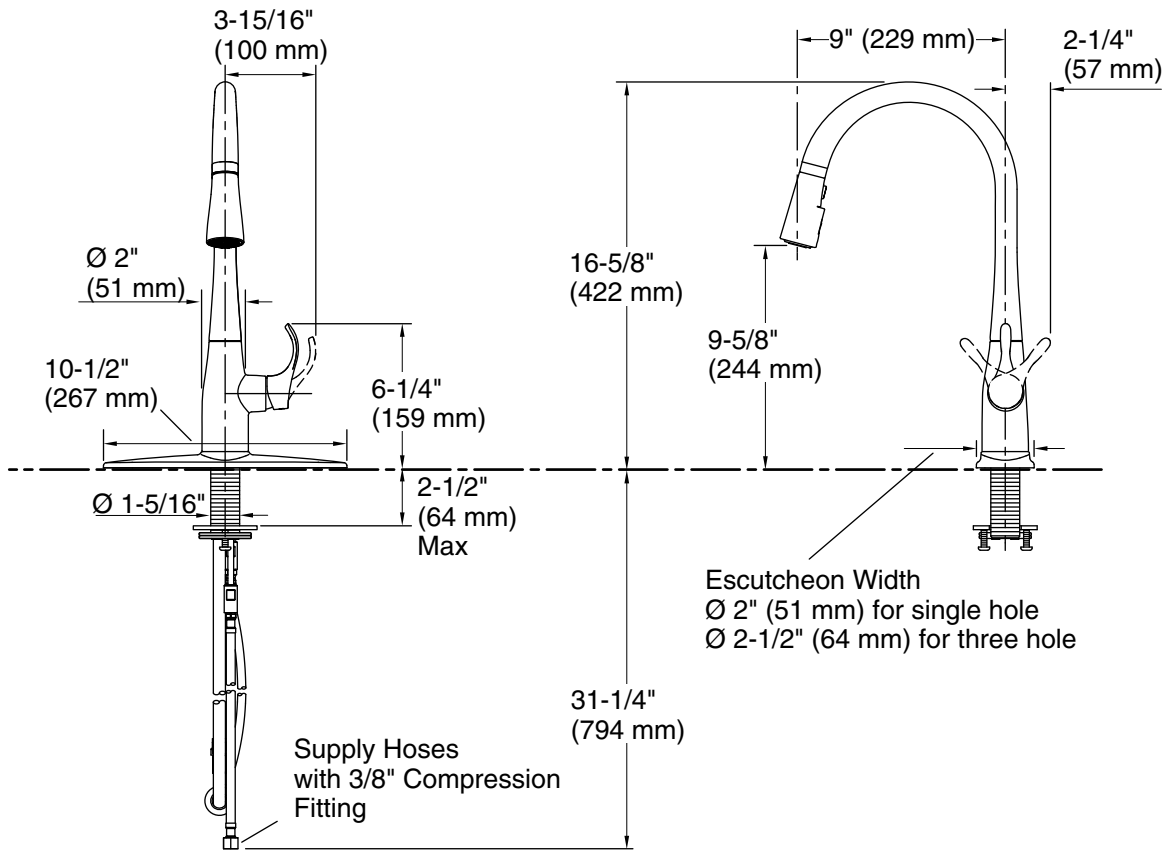

Optional Products/Accessories

1012715 Kitchen Faucet Deep Rough-In Kit

ADA CSA B651

Codes/Standards

ASME A112.18.1/CSA B125.1
NSF/ANSI/CAN 61
NSF/ANSI/CAN 372
All applicable US Federal and State material regulations
DOE - Energy Policy Act 1992
California Energy Commission (CEC)
ADA
ICC/ANSI A117.1
CSA B651

Technical Information

All product dimensions are nominal.

Notes

Install this product according to the installation guide.

ADA compliant for faucet handles only.

ADA, CSA B651 compliant when installed to the specific requirements of these regulations.