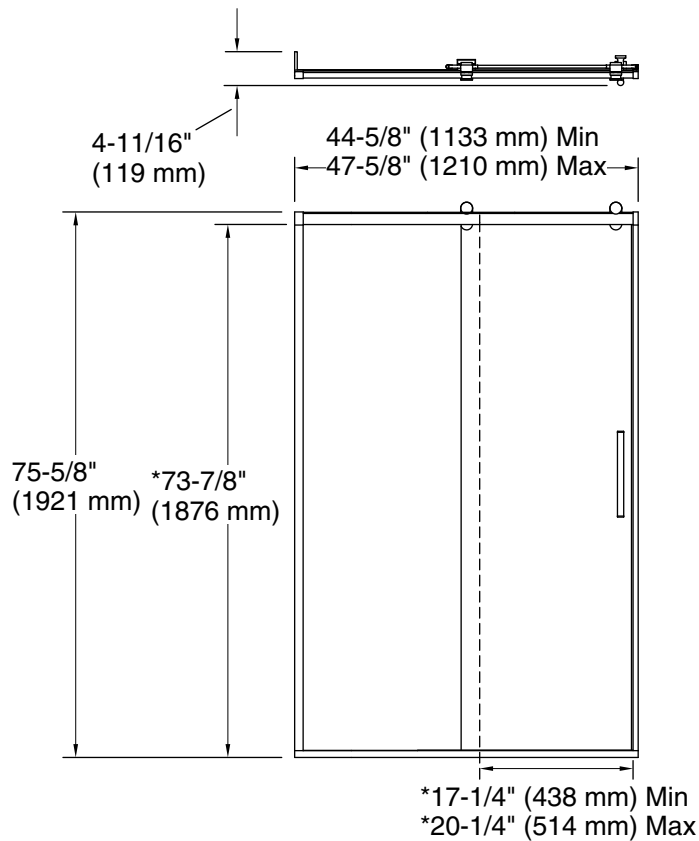

Material

- Frameless, 3/8" (10 mm) thick Crystal Clear tempered glass
- Anodized aluminum prevents rust and corrosion

Installation

- Fits opening widths 44-5/8" – 47-5/8" (1134 – 1210 mm)
- 77" (1956 mm) high, with a lofty 73-7/8" (1876 mm) minimum head clearance
- 3" (76.2 mm) width adjustment
- Out-of-plumb adjustability simplifies installation
- Door can be installed to open to the left or right to suit your bathroom layout
- For residential and hospitality use

Available Glass Options

Code	Description
L	Crystal Clear

Technical Information

All product dimensions are nominal.

Base-To-Wall 1/2" (13 mm)

Radius – Max:

Notes

The vertical opening should be a minimum of 78-1/2" (1994 mm) to allow for installation clearance.