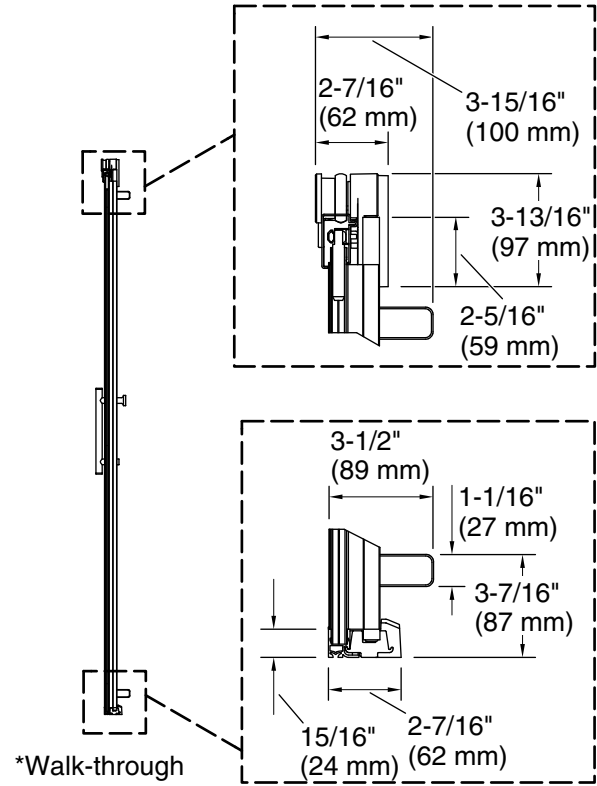

Material

- Frameless, 3/8" (10 mm) thick Crystal Clear tempered glass
- Anodized aluminum prevents rust and corrosion

Installation

- Fits opening widths 44-5/8" – 47-5/8" (1134 – 1210 mm)
- 77" (1956 mm) high, with a lofty 73-7/8" (1876 mm) minimum head clearance
- 3" (76.2 mm) width adjustment
- Out-of-plumb adjustability simplifies installation
- Door can be installed to open to the left or right to suit your bathroom layout
- For residential and hospitality use

Available Glass Options

Code	Description
L	Crystal Clear

Technical Information

All product dimensions are nominal.

Base-To-Wall 1/2" (13 mm)

Radius – Max:

Notes

The vertical opening should be a minimum of 78-1/2" (1994 mm) to allow for installation clearance.