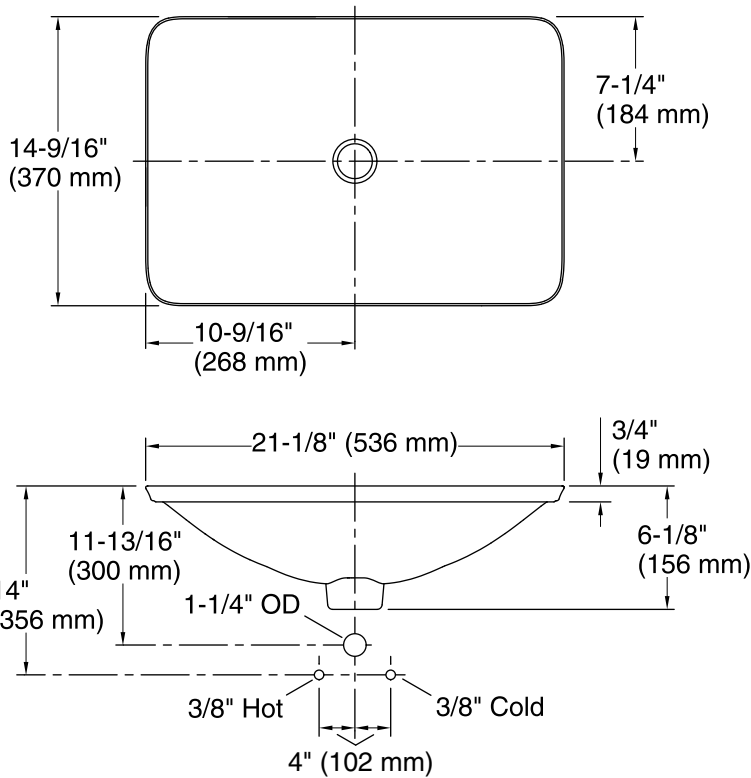

Sartorial™ Herringbone Carillon® Rectangle Wading Pool®

Bathroom Sink
K-75749-HD1

Features

- Decorated with a textural Herringbone design on White background.
- Rectangular basin with subtle lift at edges.
- Wading pool design accommodates a wide variety of faucets.
- No faucet holes; requires wall- or counter-mount faucet.

See website for detailed warranty information.

Available Colors/Finishes

Color tiles intended for reference only.

Color	Code	Description
-------	------	-------------

	0	White
--	---	-------

Sartorial™ Herringbone Carillon® Rectangle Wading Pool® Bathroom Sink K-75749-HD1

Standard Installation

Recommended ADA Installation

Technical Information

All product dimensions are nominal.

- Bowl configuration: Single
- Installation: Drop-in, Vessel
- Bowl area (Only):
 - Length: 21-1/8" (536 mm)
 - Width: 14-9/16" (370 mm)
 - Bowl depth: 4-1/8" (105 mm)
 - Water depth: 4-1/8" (105 mm)
- Template: 1242828, required, included