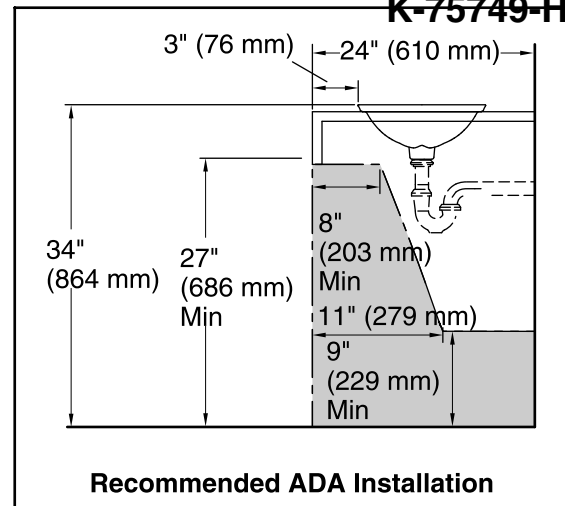

See website for detailed warranty information.

Available Colors/Finishes

Color tiles intended for reference only.

Color	Code	Description
-------	------	-------------

	0	White
--	---	-------

Sartorial™ Herringbone Carillon® Rectangle Wading Pool® Bathroom Sink K-75749-HD1

Standard Installation

Recommended ADA Installation

Technical Information

All product dimensions are nominal.

- Bowl configuration: Single
- Installation: Drop-in, Vessel
- Bowl area (Only):
 - Length: 21-1/8" (536 mm)
 - Width: 14-9/16" (370 mm)
 - Bowl depth: 4-1/8" (105 mm)
 - Water depth: 4-1/8" (105 mm)
- Template: 1242828, required, included