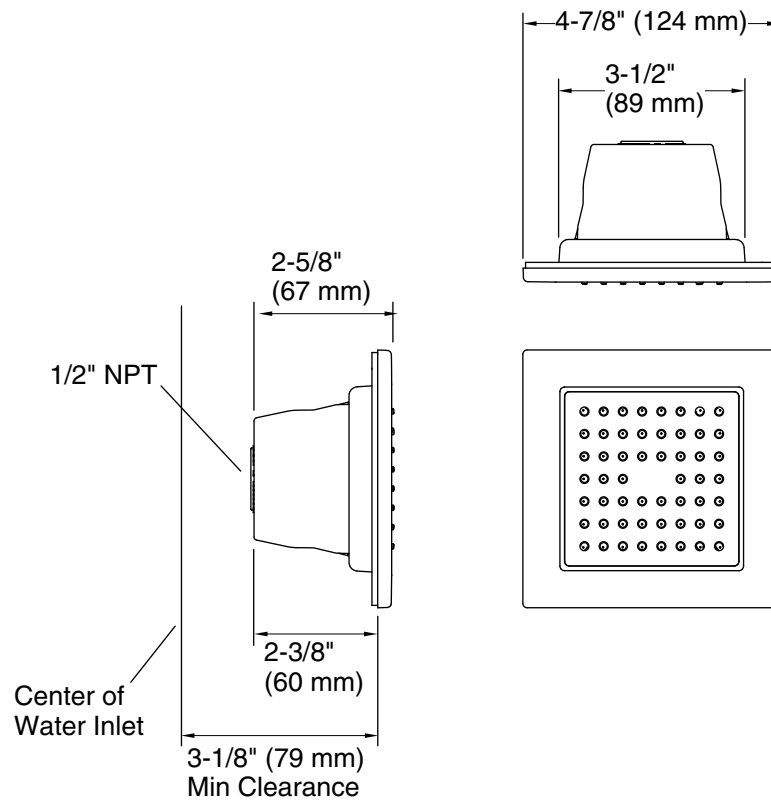

Features

- Single-function 54-nozzle body spray delivers a soothing spray.
- 2.5 gal/min (9.5 l/min) flow rate.
- Fully adjustable sprayface pivots for targeted hydromassage.
- MasterClean™ sprayface is easy to clean.
- Low-profile design complements any décor.

Material

- KOHLER finishes resist corrosion and tarnishing.

Installation

- Wall-mount.
- 1/2-inch NPT connection.

Codes/Standards

ASME A112.18.1/CSA B125.1

KOHLER® Faucet Lifetime Limited Warranty

See website for detailed warranty information.

Technical Information

All product dimensions are nominal.

Drain included: No

Notes

For use with automatic compensating valves rated at 2.5 gal/min (9.5 l/min) or less.

Install this product according to the installation guide.