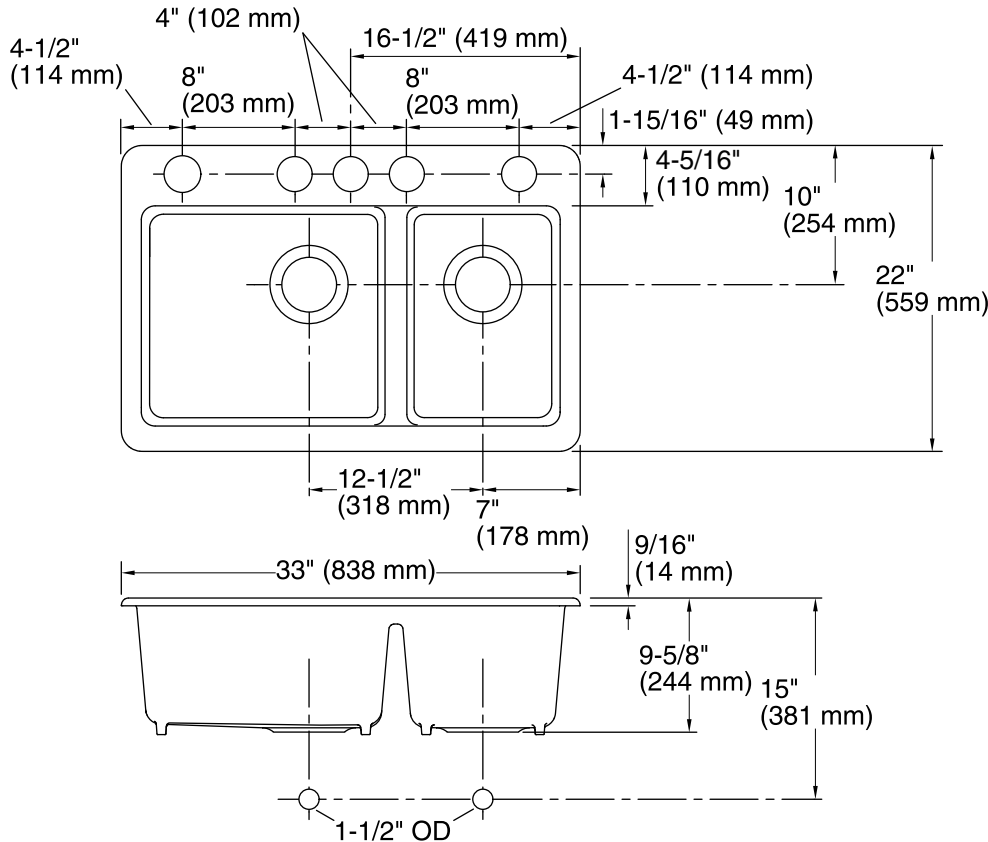

Features

- 36-inch minimum base cabinet width.
- Large/medium bowls.
- 9-inch depth.
- Five oversized faucet holes.
- Oversized holes allow for easy installation of faucets and accessories.
- Bowl slopes 2 degrees toward drain to minimize water pooling.
- Offset drains increase workspace in the sink and storage space underneath.
- Includes K-6239 colander with integral cutting board, K-6194 utility rack with soaking cup, and K-9234 left-hand bottom sink rack.

Included Components

Product consists of:

K-6239 Colander with Cutting Board
K-9234 Left-Bowl Sink Rack
K-6194 Utility Rack With Soaking Cup

Codes/Standards

ASME A112.19.1/CSA B45.2

KOHLER® Enameled Cast Iron Kitchen Sink Lifetime Limited Warranty

Technical Information

All product dimensions are nominal.

Installation: Under-mount

Min. base cabinet width: 36" (914 mm)

Bowl area (Left): Length: 17-9/16" (446 mm)
Width: 17-1/4" (438 mm)
Bowl depth: 9" (229 mm)
Water depth: 9" (229 mm)

Bowl area (Right): Length: 11-1/16" (281 mm)
Width: 17-1/4" (438 mm)
Bowl depth: 9" (229 mm)
Water depth: 9" (229 mm)

Number of deck holes: 5

Template: 1166727-7, required, included

Notes

Install this product according to the installation instructions.