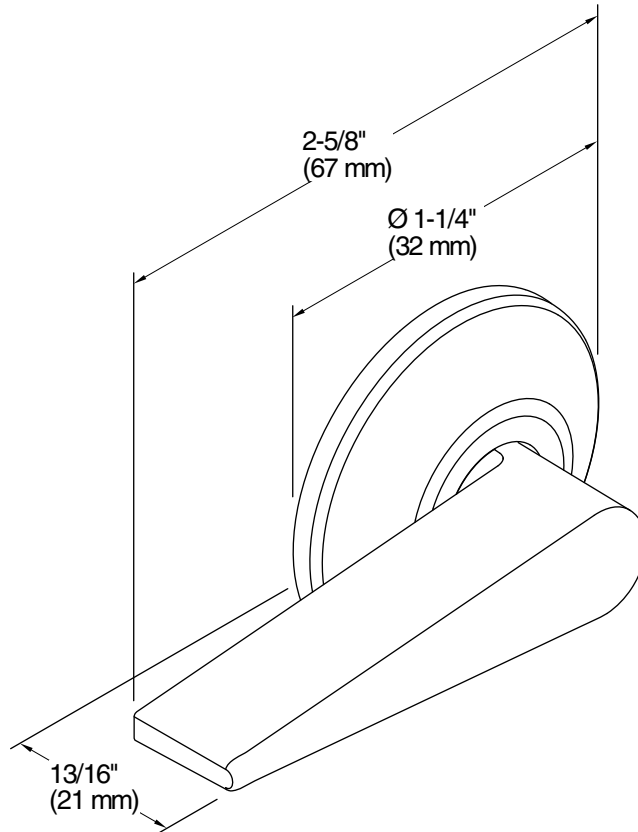

Technical Information

All product dimensions are nominal.

Material: Zinc, Stainless Steel