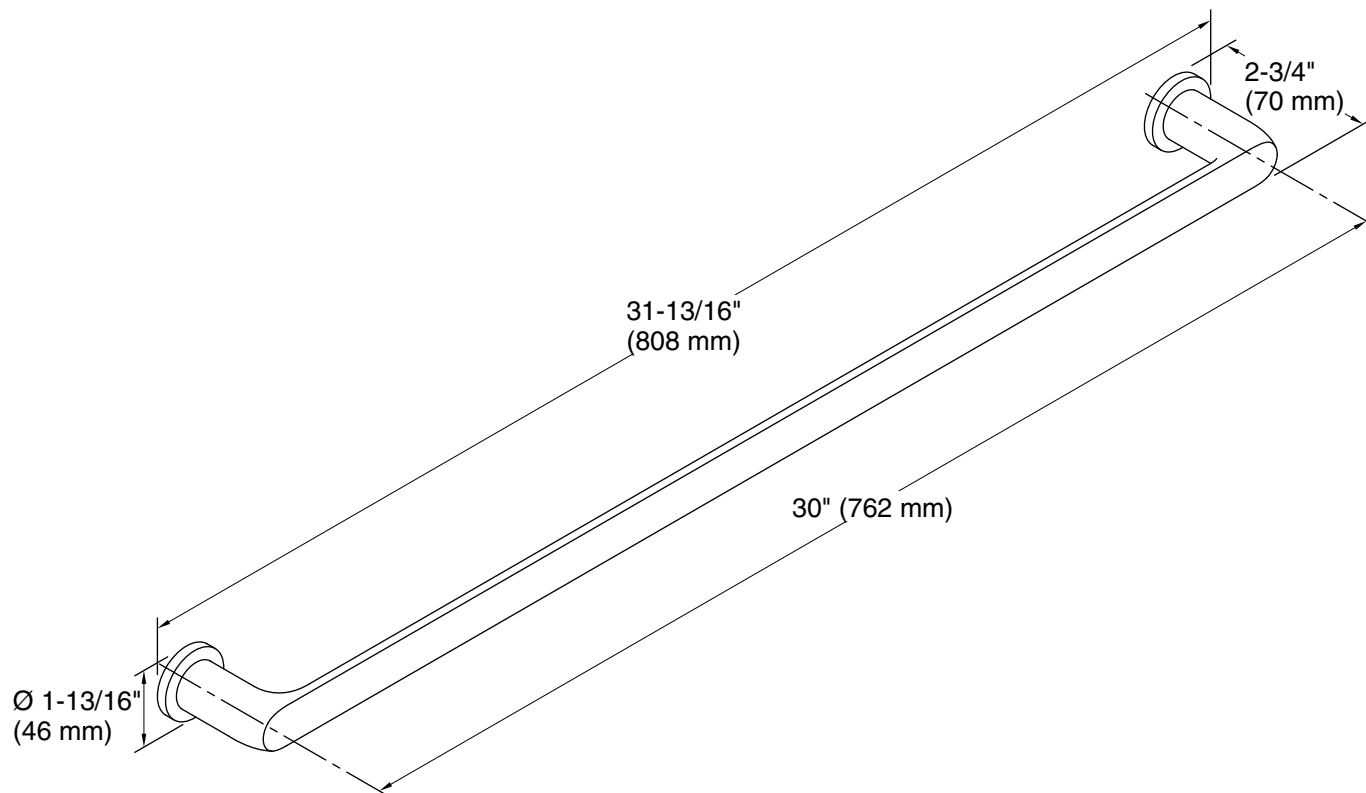

## Features

- 30" (762 mm) bar.
- Coordinates with other products in the Avid collection.

## Technical Information

All product dimensions are nominal.

Material: Zinc, Brass