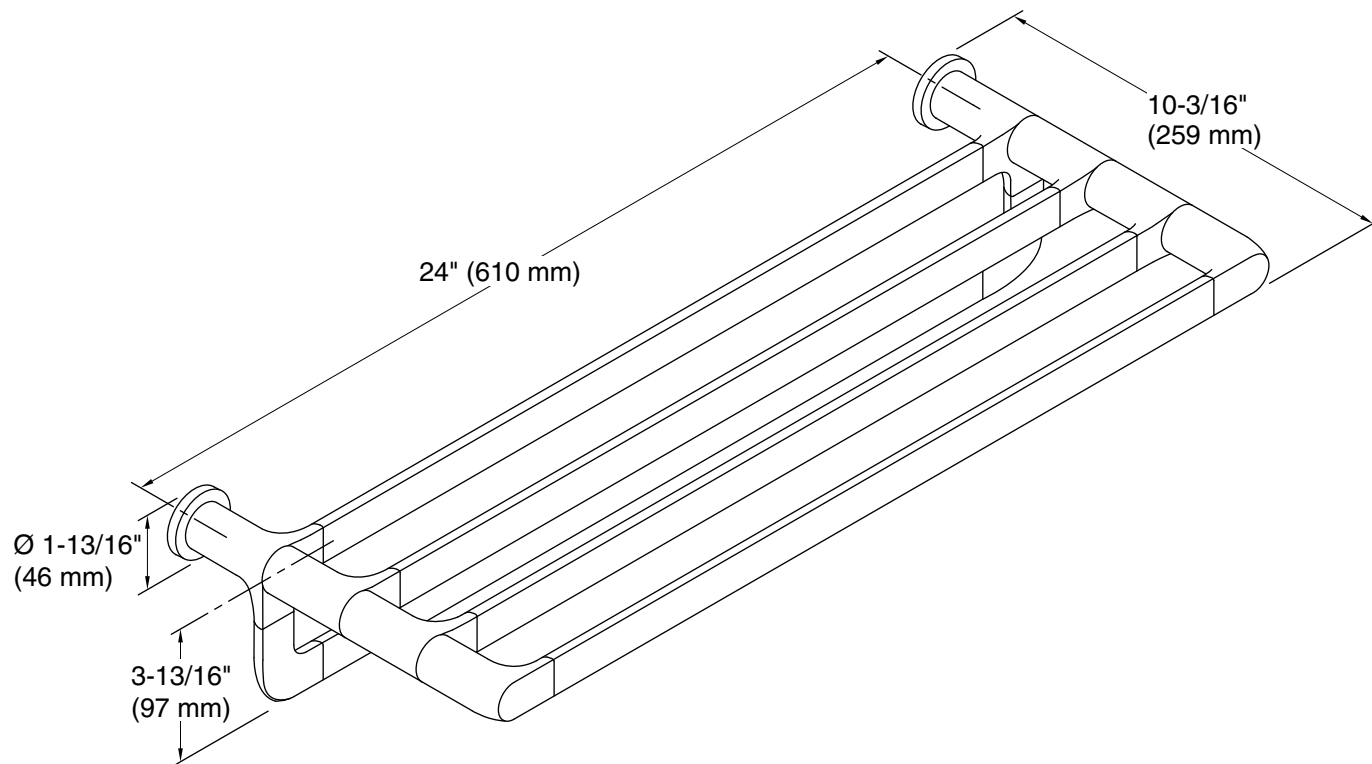

Features

- 24" (609 mm) upper shelf with towel bar below provides additional storage.
- Coordinates with other products in the Avid collection.

Material

- Premium metal construction for durability and reliability.
- KOHLER finishes resist corrosion and tarnishing.

Color	Code	Description
	CP	Polished Chrome
	BN	Vibrant® Brushed Nickel

Technical Information

All product dimensions are nominal.

Material: Zinc, Brass

Notes

Install this product according to the installation instructions.