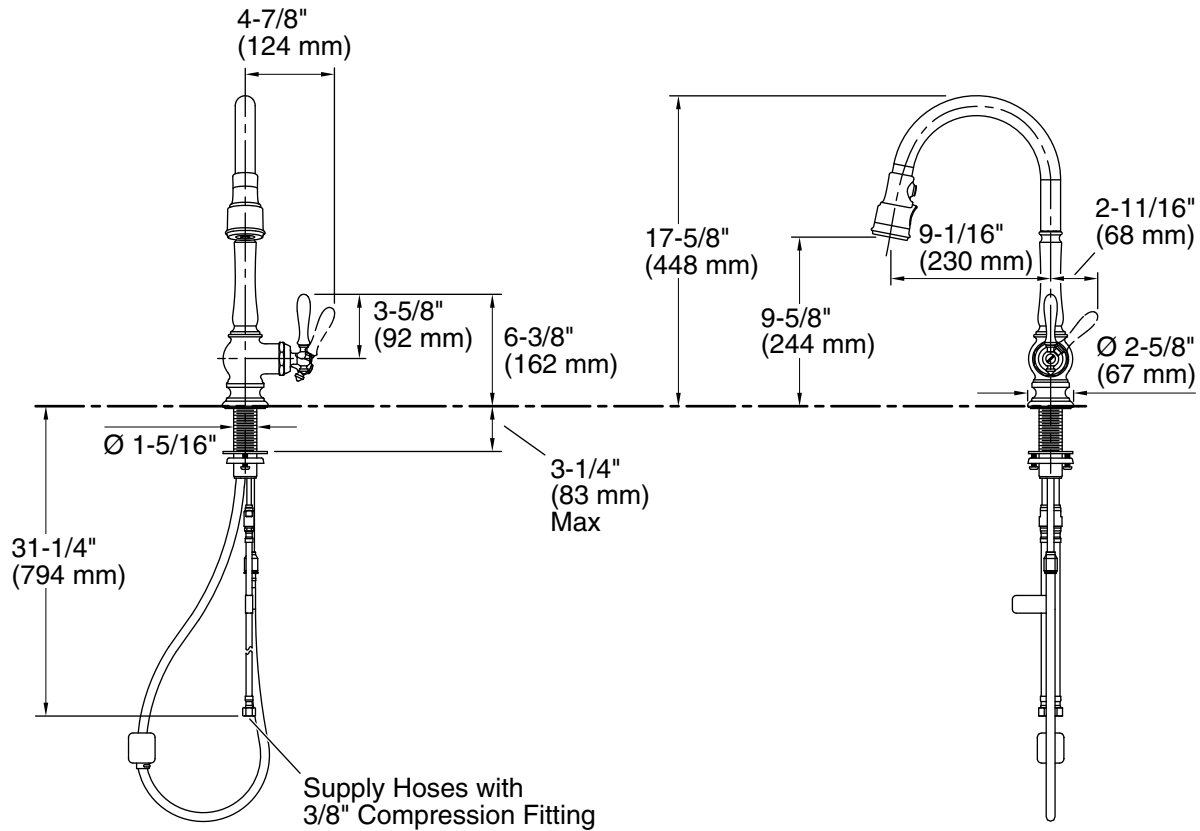

Adapters, Rough-in and Extension Kits

1012715 Range: 3-1/4" (83 mm) - 5-3/8" (137 mm)

Optional Products/Accessories

K-99272 Three-Hole Kitchen Faucet Escutcheon

ADA

CSA B651

Codes/Standards

ASME A112.18.1/CSA B125.1

Technical Information

All product dimensions are nominal.

Spout:

Spout reach: 9-1/16" (231 mm)

Notes

Install this product according to the installation guide.

Meets all local plumbing codes for backflow prevention requirements.