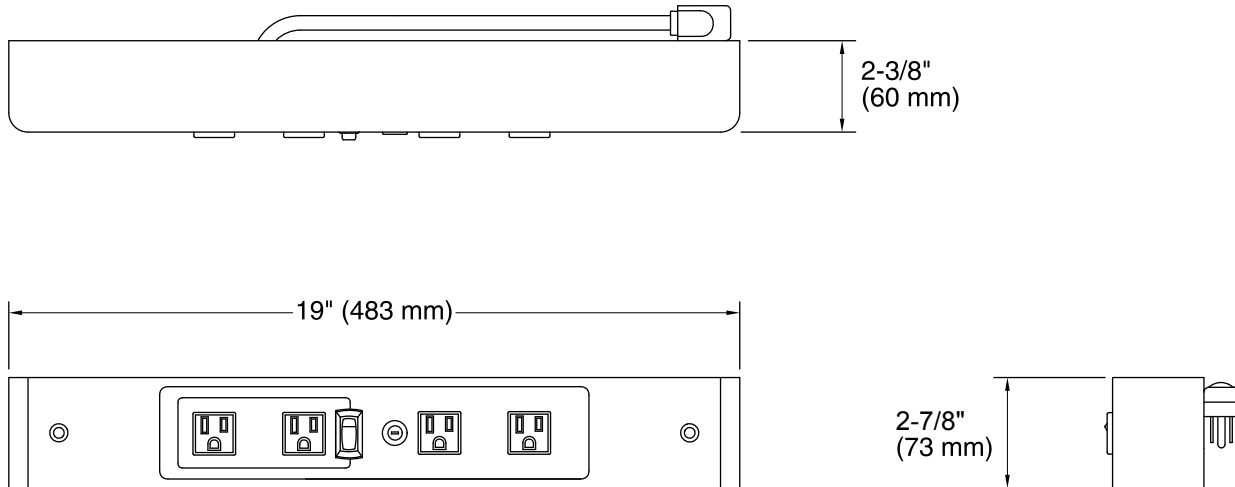

	1WR	Oxford Maple
--	-----	--------------

Technical Information

All product dimensions are nominal.

Material: Metal

Notes

Install this product according to the installation guide.

Install a Ground-Fault Circuit-Interrupter (GFCI) outlet prior to installing the vanity.