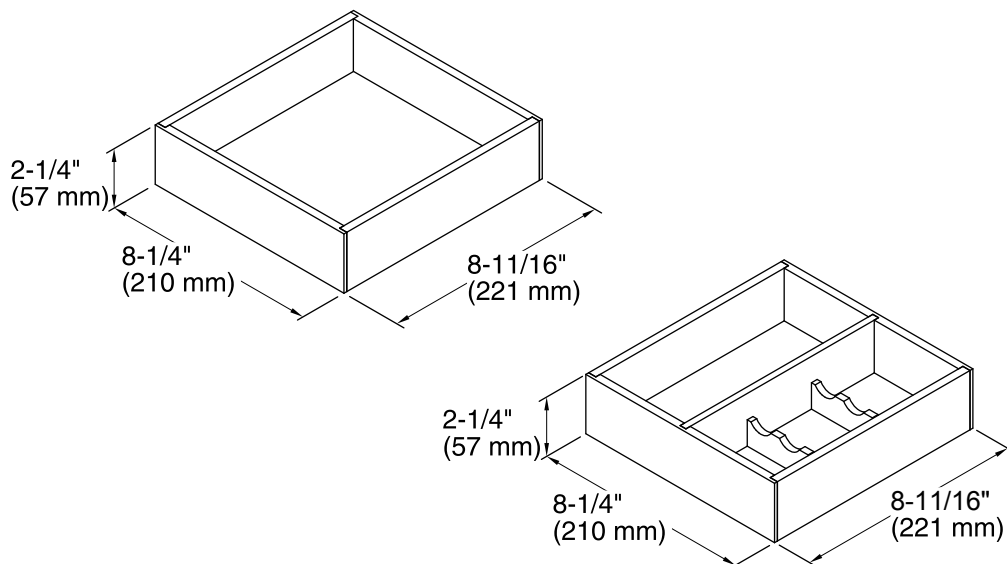

Features

- For use with Jacquard®, Damask®, Poplin®, Marabou®, and Jute® vanities.
- Compartmentalizes vanity drawer to maximize storage space and organize items.
- Includes one storage tray and one oral care tray.
- Bamboo construction.
- Rubber feet allow you to set tray on the countertop during use.

	1WS	Bamboo Twill
--	-----	--------------

Technical Information

All product dimensions are nominal.

Material: Wood