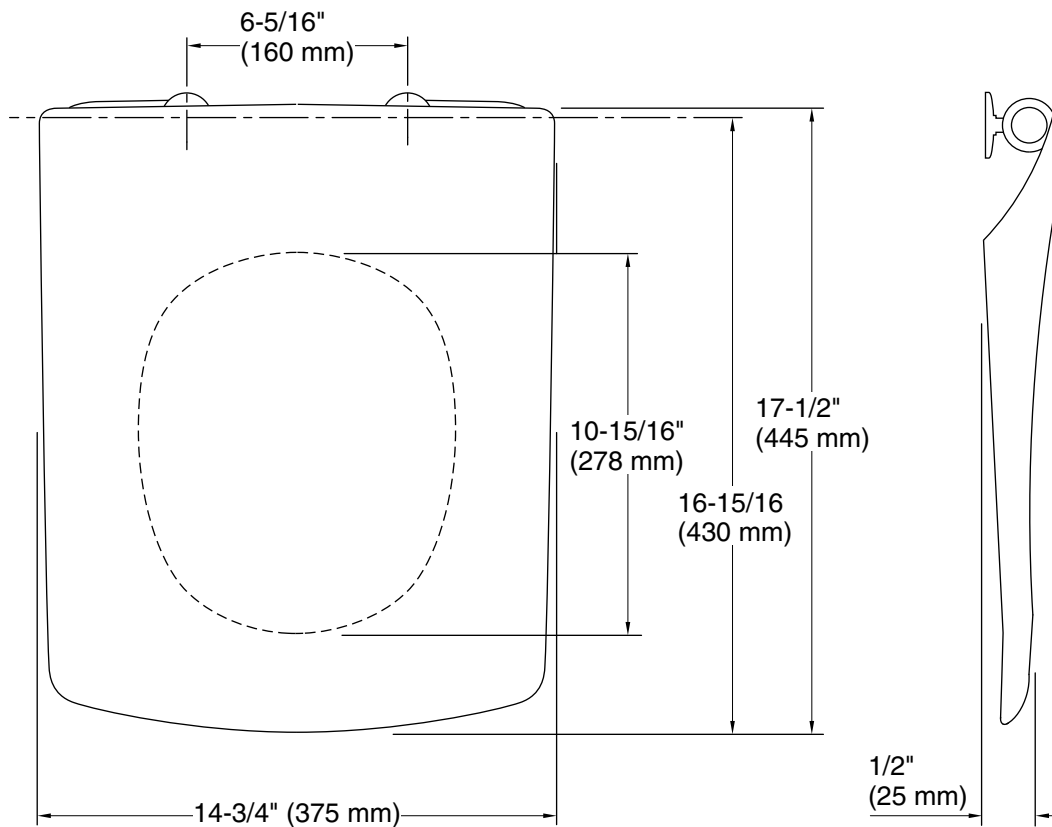

Available Colors/Finishes

Color tiles intended for reference only.

Color	Code	Description
-------	------	-------------

	0	White
	96	Biscuit

Technical Information

All product dimensions are nominal.

Seat shape type: Elongated
Seat front type: Closed-front
Seat-mounting holes: 6-5/16" (160 mm)