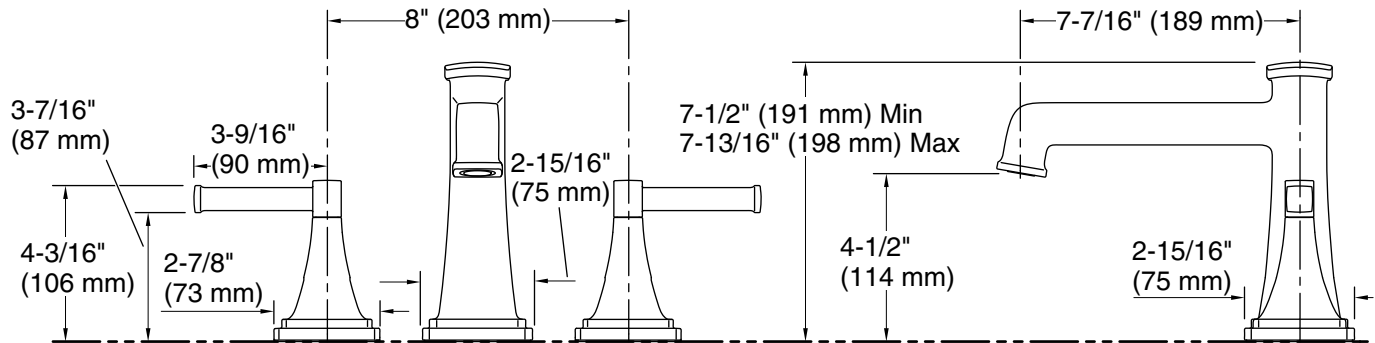

Technical Information

All product dimensions are nominal.

Drain included: No

Notes

Install this product according to the installation instructions.

ADA, OBC, CSA B651 compliant when installed to the specific requirements of these regulations.