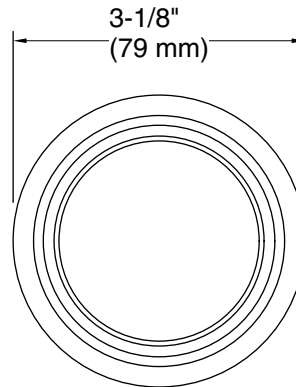

Material

- Durable metal construction
- KOHLER finishes resist corrosion and tarnishing

Required Products/Accessories

K-37383 Rough-in cable bath drain, PVC, 30" cable with tubing

or

K-37385 rough-in cable drain, PVC, 45" cable

or

K-37383 Rough-in cable bath drain, PVC, 30" cable with tubing (Qty 2)

or

K-T37391 Rotary-turn bath drain trim

K-T37392 Rotary-turn bath drain trim

or

K-37385 rough-in cable drain, PVC, 45" cable

K-78439 45" cable bath drain

or

K-37383 Rough-in cable bath drain, PVC, 30" cable with tubing

K-78438 30" cable bath drain

Codes/Standards

ASME A112.18.2/CSA B125.2

KOHLER® Faucet Lifetime Limited Warranty

See website for detailed warranty information.

Technical Information

All product dimensions are nominal.

Notes

Install this product according to the installation guide.