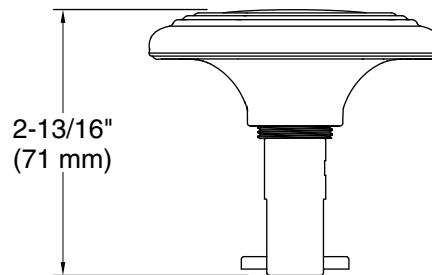

or

K-37383 Rough-in cable bath drain, PVC, 30" cable with tubing (Qty 2)

or

K-T37391 Rotary-turn bath drain trim

K-T37392 Rotary-turn bath drain trim

or

K-37385 rough-in cable drain, PVC, 45" cable

K-78439 45" cable bath drain

Technical Information

All product dimensions are nominal.

Notes

Install this product according to the installation guide.