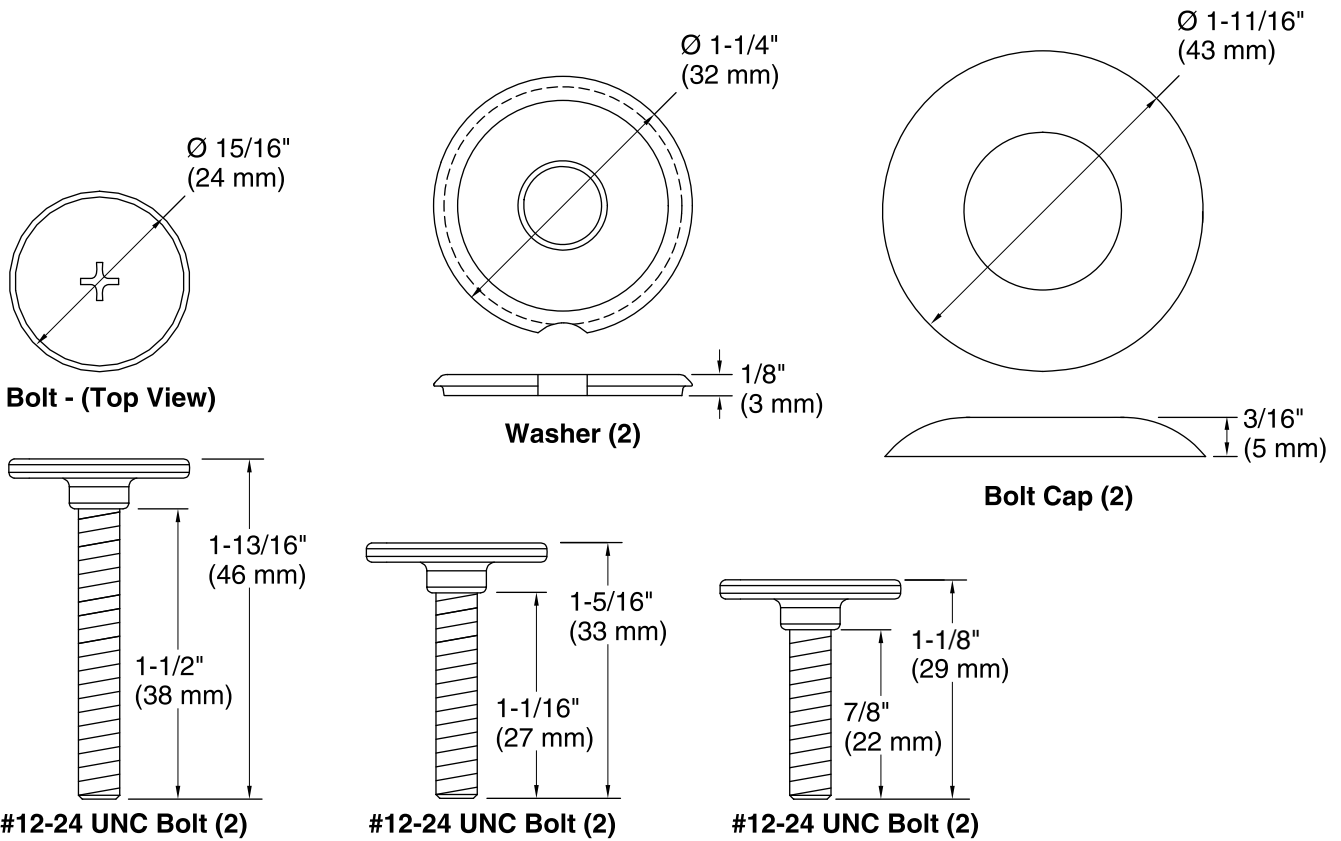

Features

- Low-profile bolt caps create a sleek, minimalistic look and simplify cleaning.
- Conceals floor bolts on toilet.
- Unlike standard T-bolts, no bolt cutting is required.
- Caps firmly secure to washers and won't pop off.
- Installation is as fast and easy as traditional bolt caps.
- Offered in 10 colors, designed to match exactly with KOHLER toilets.
- Clean Caps® come standard with all KOHLER concealed toilets, including San Souci Touchless (K-4000), San Souci (K-5172), Kathryn (K-3940), Portrait (K-3826), San Raphael (K-3466), Memoirs Classic (K-6999), and Memoirs Stately (K-6669).

Installation

- Three lengths of bolts are included to ensure the same range and depth as standard T-bolts.
- Installation depth gauges are marked so users can easily identify which length of bolts are needed.

Technical Information

All product dimensions are nominal.

Notes

Install this product according to the installation guide.