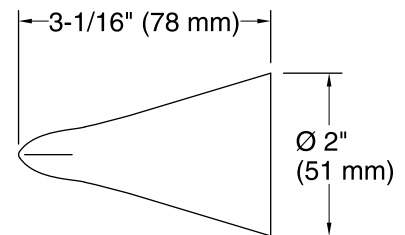

Technical Information

All product dimensions are nominal.

Notes

Install this product according to the installation instructions.

CAUTION: Risk of personal injury. Do not install these products in any area where they are likely to be used inadvertently as a grab bar or support bar. These products are not designed or intended for use as a grab bar or support bar.