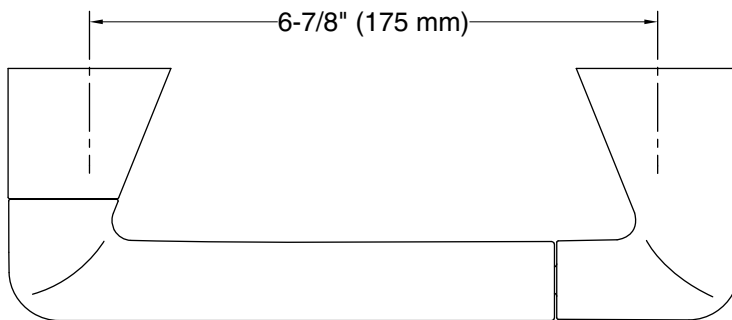

Technical Information

All product dimensions are nominal.

Notes

Install this product according to the installation instructions.

CAUTION: Risk of personal injury. Do not install these products in any area where they are likely to be used inadvertently as a grab bar or support bar. These products are not designed or intended for use as a grab bar or support bar.