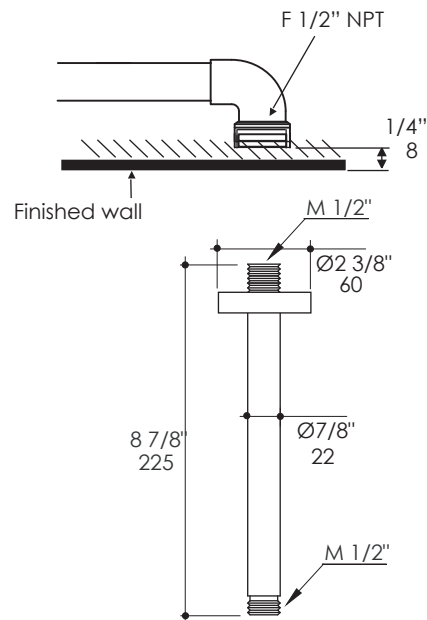

MINIMAL Shower Arm Item #0169

Features:

- Ceiling-mount shower arm with round flange
- Brass construction
- Shower head sold separately
- Weight: 0.5 lb.

Recommended Accessories:

- Item #0426: Tilting round 12" diam. rain shower head
- Item #0168: Tilting round 16" diam. rain shower head

Finish Options:

- CR - Polished Chrome
- PN - Polished Nickel
- NI - Brushed Nickel
- BG - Brushed Gold
- 44 - Matte Black

Product Specifications:

Notes:

Drawings provided herein are meant to give the user an idea of the product and are not made to scale. The size in inches is rounded up to the nearest 1/16".