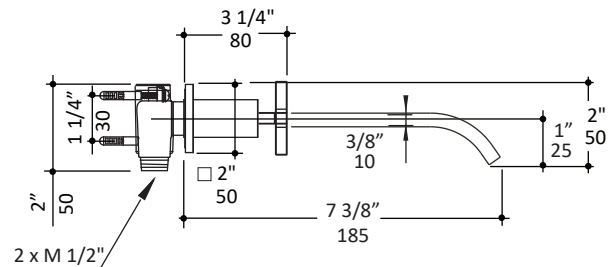

Features:

- ceramic disk cartridge
- complements the Kubista Collection
- NO EXTENSIONS AVAILABLE