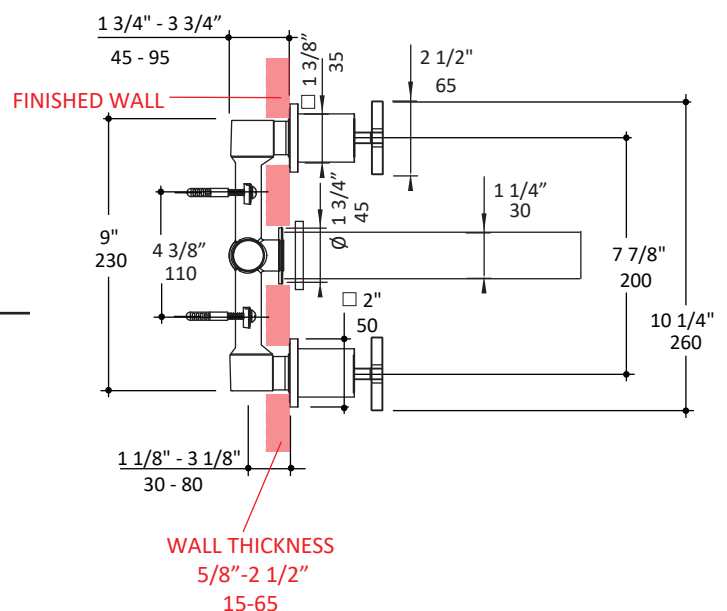

Specifications:

Installation:	wall mount, two cross handles
Exterior Dimensions:	H: 2" SPOUT: 7 3/8"
Material:	solid brass construction
Water use:	1.2 GPM
Pop-up:	N/A
Finishes:	CR - polished chrome NI - brushed nickel
Weight:	6 lbs
Cutout Size:	Ø 1 1/8" handles, Ø 1 3/4" spout
Accessories included:	- Rough-in # 1424-ROUGH - Trim # 1424X-A - Drain #7100-16OF European click-clack drain

LACAVA reserves the right to revise any dimension or information on this sheet without notice. Dimensions are nominal and may vary within an industry accepted tolerance of 1/4". Drawings provided herein are meant to give the user an idea of the product and are not made to scale. Location of plumbing is meant for reference, your specific application may vary.