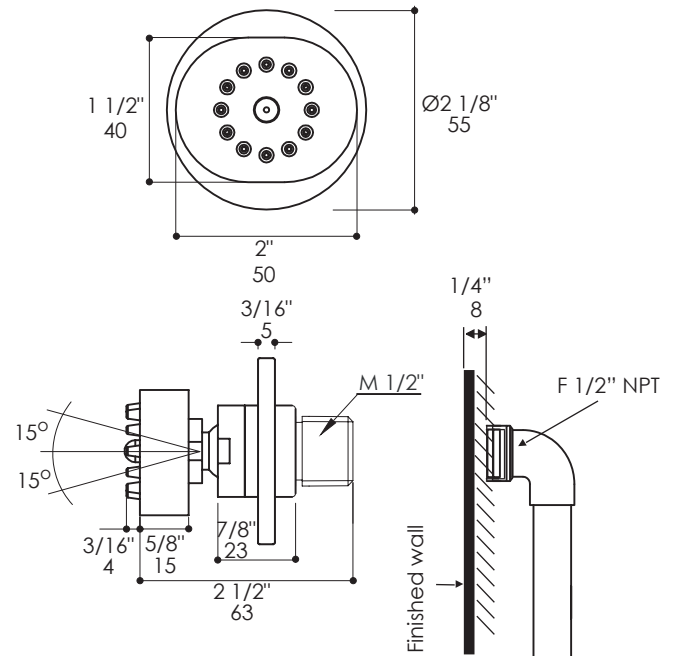

### Features:

- Wall-mount tilting body spray with round escutcheon
- Fixed jet
- Brass construction with rubber nozzles
- Recommended max. water pressure 43.5 PSI

### Recommended Accessories:

- Item #2840: Built-in single-lever pressure balancing mixer with round escutcheon

### Notes:

Drawings provided herein are meant to give the user an idea of the product and are not made to scale. The size in inches is rounded up to the nearest  $1/16''$ .

LACAVA is committed to the highest level of customer service. Please feel free to contact us at 1-888-522-2823 (toll free) or by email at [info@lacava.com](mailto:info@lacava.com) for technical assistance or any general inquiries.