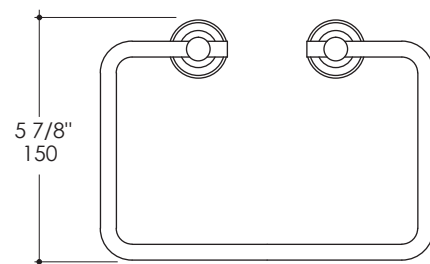

### Features:

- Wall-mount towel ring
- Stainless steel construction
- Includes mounting hardware

### Notes:

Drawings provided herein are meant to give the user an idea of the product and are not made to scale. The size in inches is rounded up to the nearest 1/16".

LACAVA is committed to the highest level of customer service. Please feel free to contact us at 1-888-522-2823 (toll free) or by email at [info@lacava.com](mailto:info@lacava.com) for technical assistance or any general inquiries.