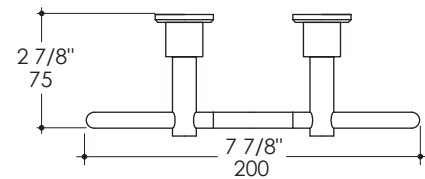

### Features:

- Wall-mount towel ring
- Stainless steel construction
- Includes mounting hardware

### Notes:

Drawings provided herein are meant to give the user an idea of the product and are not made to scale. The size in inches is rounded up to the nearest 1/16".

LACAVA is committed to the highest level of customer service. Please feel free to contact us at 1-888-522-2823 (toll free) or by email at [info@lacava.com](mailto:info@lacava.com) for technical assistance or any general inquiries.