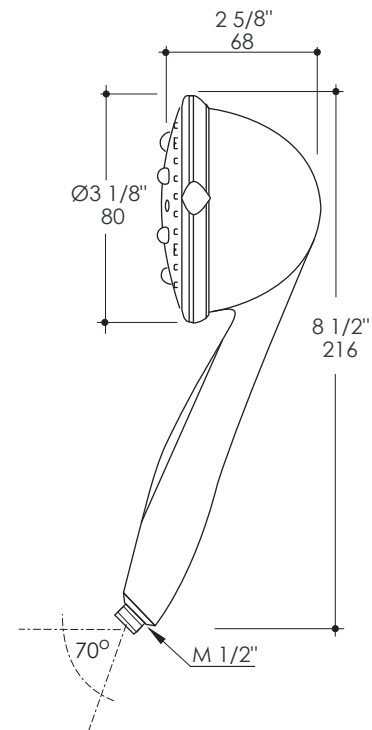

Cigno Shower Head Item #406

Features:

- Hand-held round shower head with three function variable spray
- Includes 59" flexible hose
- Hook and intake sold separately
- Easy-clean rubber nozzles
- Flow rate: 2.6 GPM Max at 60 PSI (varies by shower function) & 1.3 GPM Min
- Includes back flow preventer with flow regulator 2.5 GPM
- Meets and exceeds the following standard: ASME A112.18.1-2012/CSA B125.1-12

Recommended Accessories:

- Item #1570: Wall-mount rail with hook for hand-held shower head
- Item #1573: Water intake

Finish Options:

CR - Polished Chrome

Product Specifications:

Notes:

Drawings provided herein are meant to give the user an idea of the product and are not made to scale. The size in inches is rounded up to the nearest 1/16".