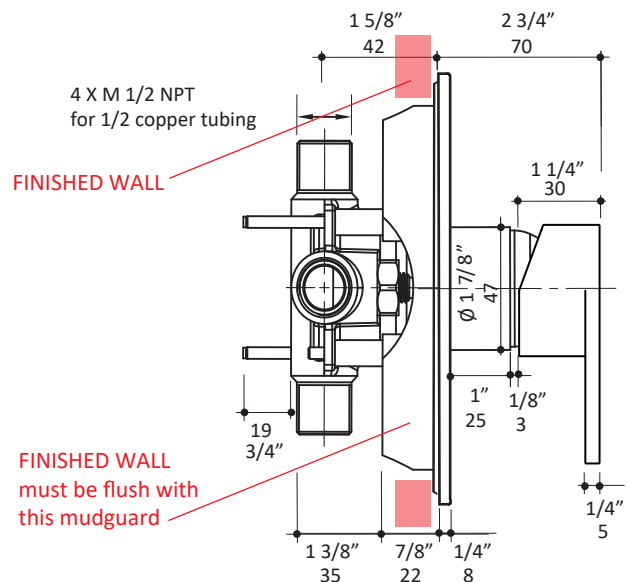

### Specifications:

<b>Installation:</b>	built-in wall mount
<b>Exterior Dimensions:</b>	W: 5 1/8" H: 7 1/4"
<b>Material:</b>	solid brass construction with ceramic disc cartridge
<b>Water use:</b>	4.67 GPM (60 PSI)
<b>Finishes:</b>	CR - polished chrome NI - brushed nickel 44 - matte black
<b>Fittings included:</b>	Rough-in # VPB1 and trim # 41PB1.L.S-A

### Features:

- pressure balancing valve
- rectangular backplate
- lever handle
- mixing valve regulates volume
- anti-scald protection & temperature regulation for flow rates as low as 1.75 GPM
- screwdriver service stops
- finished wall must be flush with mudguard as marked (1/2" adjustment possible and no extensions available)

### Recommended Items:

- Replacement parts:
  - VPB1 rough-in
  - 41PB1.L.S-A trim
  - VPB1-C ceramic cartridge

LACAVA reserves the right to revise any dimension or information on this sheet without notice. Dimensions are nominal and may vary within an industry accepted tolerance of 1/4". Drawings provided herein are meant to give the user an idea of the product and are not made to scale. Location of plumbing is meant for reference, your specific application may vary. Revised: 12/05/2018