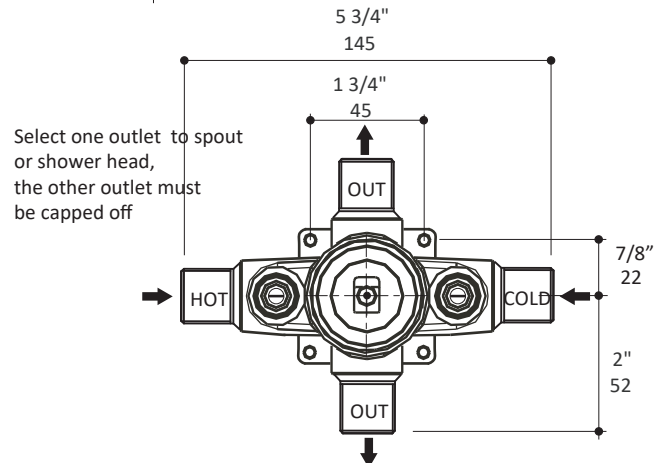

### Specifications:

<b>Installation:</b>	built-in wall mount
<b>Exterior Dimensions:</b>	W: 5 1/8" H: 7 1/4"
<b>Material:</b>	solid brass construction with ceramic disc cartridge
<b>Water use:</b>	4.67 GPM (60 PSI)
<b>Finishes:</b>	CR - polished chrome NI - brushed nickel 44 - matte black
<b>Fittings included:</b>	Rough-in # VPB1 and trim # 41PB1.L.S-A

### Features:

- pressure balancing valve
- rectangular backplate
- lever handle
- mixing valve regulates volume
- anti-scald protection & temperature regulation for flow rates as low as 1.75 GPM
- screwdriver service stops
- finished wall must be flush with mudguard as marked (1/2" adjustment possible and no extensions available)

### Recommended Items:

- Replacement parts:
  - VPB1 rough-in
  - 41PB1.L.S-A trim
  - VPB1-C ceramic cartridge

LACAVA reserves the right to revise any dimension or information on this sheet without notice. Dimensions are nominal and may vary within an industry accepted tolerance of 1/4". Drawings provided herein are meant to give the user an idea of the product and are not made to scale. Location of plumbing is meant for reference, your specific application may vary. Revised: 12/05/2018