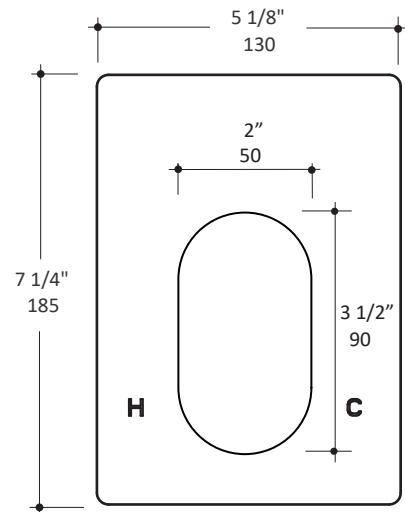

### Specifications:

<b>Installation:</b>	built-in wall mount
<b>Exterior Dimensions:</b>	W: 5 1/8" H: 7 1/4"
<b>Material:</b>	solid brass construction with ceramic disc cartridge
<b>Water use:</b>	4.67 GPM (60 PSI)
<b>Finishes:</b>	CR - polished chrome NI - brushed nickel 44 - matte black
<b>Fittings included:</b>	Rough-in # VPB1 and trim # 41PB1.L.S-A

### Features:

- pressure balancing valve
- rectangular backplate
- lever handle
- mixing valve regulates volume
- anti-scald protection & temperature regulation for flow rates as low as 1.75 GPM
- screwdriver service stops
- finished wall must be flush with mudguard as marked (1/2" adjustment possible and no extensions available)

### Recommended Items:

- Replacement parts:
  - VPB1 rough-in
  - 41PB1.L.S-A trim
  - VPB1-C ceramic cartridge

LACAVA reserves the right to revise any dimension or information on this sheet without notice. Dimensions are nominal and may vary within an industry accepted tolerance of 1/4". Drawings provided herein are meant to give the user an idea of the product and are not made to scale. Location of plumbing is meant for reference, your specific application may vary. Revised: 12/05/2018