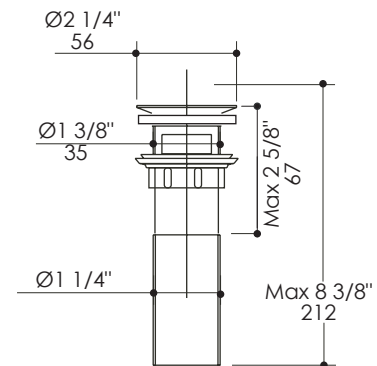

Drain Item #7100-18(OF)

Features:

- Grid drain for standard American lavatories
- Brass construction
- Does not seal water

Finish Options:

CR - Polished Chrome

Overflow Options:

7100-18 - Drain with no overflow holes
7100-18OF - Drain with overflow holes

Product Specifications:

Notes:

Drawings provided herein are meant to give the user an idea of the product and are not made to scale. The size in inches is rounded up to the nearest 1/16".

LACAVA is committed to the highest level of customer service. Please feel free to contact us at 1-888-522-2823 (toll free) or by email at info@lacava.com for technical assistance or any general inquiries.