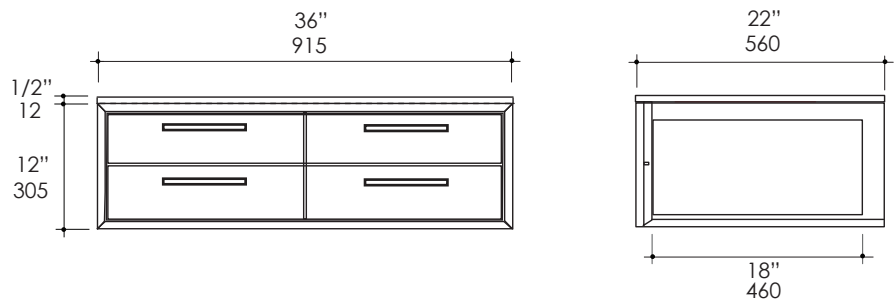

Gemelli Cabinet Item #G319C

Features:

- Wall-mount wooden cabinet
- Consists of two drawers and tapered solid surface countertop
- Polished chrome pull/s are included
- Handmade in USA
- Manufactured with low VOC finishes and wood from renewable forests

Product Specifications:

Notes:

Drawings provided herein are meant to give the user an idea of the product and are not made to scale. The size in inches is rounded up to the nearest 1/16". Slight variances can often occur with porcelain and woodwork. Therefore, LACAVA will not be held responsible for any cutouts, countertops, or furniture made without the actual product or template from LACAVA. Differences in color, grain, appearance and texture are inherent in all natural woodwork, and should be expected. Variances in these qualities are not deemed manufacturing defects, and will not be accepted as valid reasons to return or exchange any LACAVA woodwork. Plumbing specifications are only a guideline and may need to be altered based on the application.