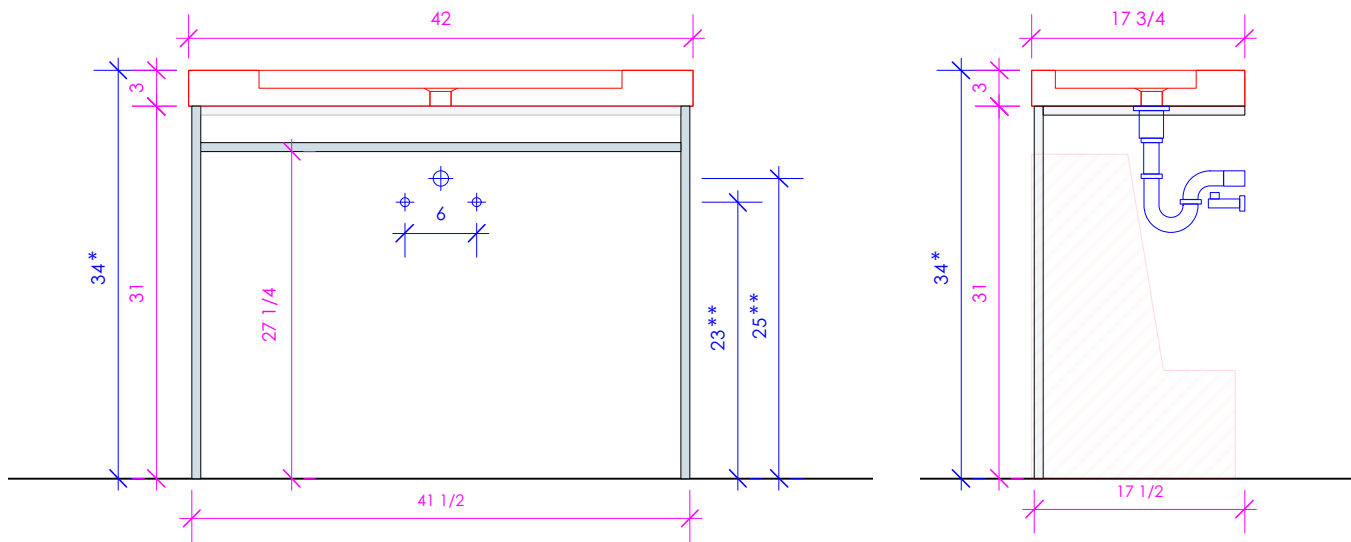

LACAVA

LIBERA

LIB-ADA-42

* Recommended installation height
** Recommended plumbing location

FEATURES:

- FLOOR STANDING CONSOLE VANITY
- CAN BE ADA COMPLIANT WHEN INSTALLED CORRECTLY
- WELDED METAL CONSOLE
- USED WITH 5303 SINK (SOLD SEPARATELY)
- PROUDLY HANDMADE IN THE USA