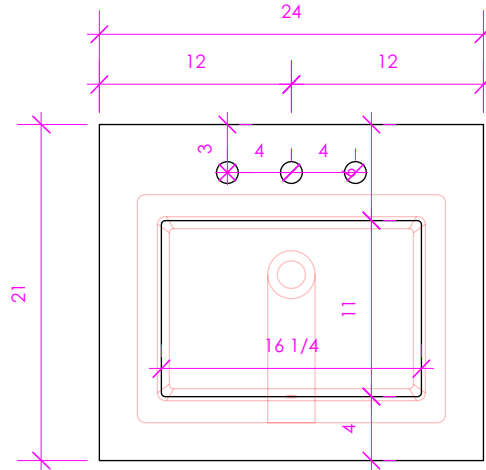

LACAVA

LUNAROSSA

LRS-24T

FEATURES:

- EASED EDGES
- USED WITH **5452UN** SINK (SOLD SEPARATELY)
- PROUDLY HANDMADE IN THE USA

FINISHES:

WOOD:

STANDARD: