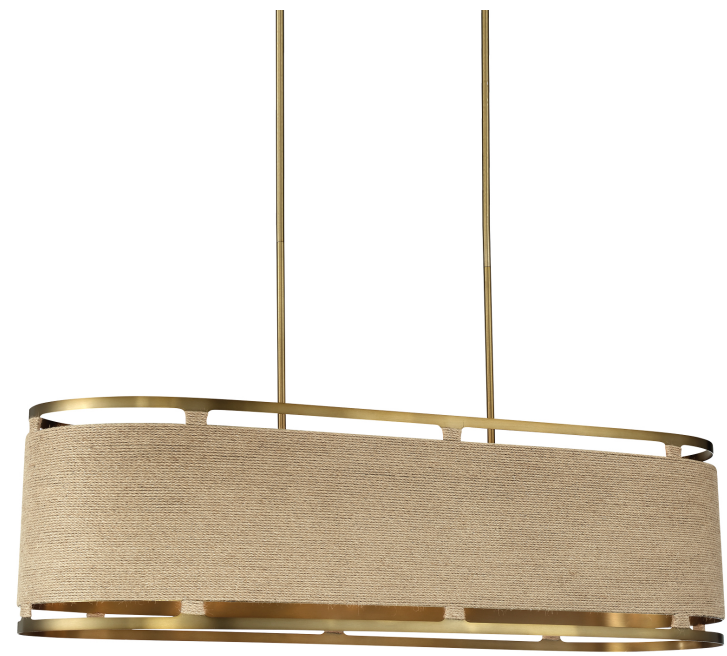

Item # 3860-695	UPC Code: 747396119182
Product Family Name: Windward Passage	Finish: Soft Brass
Category: ISLAND LIGHTS	Category Type: Island Light
Certification 3057374	
Patents:	
Notes:	

Image File Name: **3860-695.jpg**

MEASUREMENTS

Width: 44	Length: 12	Height: 12	Extension: 13.5
Height Adjustable: Yes	Min Overall Height: 22.13	Max Overall Height: 58.13	Slope: Yes
Wire Length: 72"	Chain Length:	Safety Cable Included: No	Net Weight: 34.61
Canopy Width: 5.0	Canopy Height: 0.63	Canopy Length: 19.0	Center to Bottom:
Backplate Width:	Backplate Height:	Center to Top:	

No. of Bulbs: 8	Light Type: T8			
Max Bulb Wattage: 60	Socket: E12, CANDELABRA			
Dimmable: Yes	Ballast:	Rated Life Hours:	Photocell Included: No	Bulb/LED Included:
Bulb/LED Included:	Color Temp.:	CRI:	Initial Lumens:	Delivered Lumens: