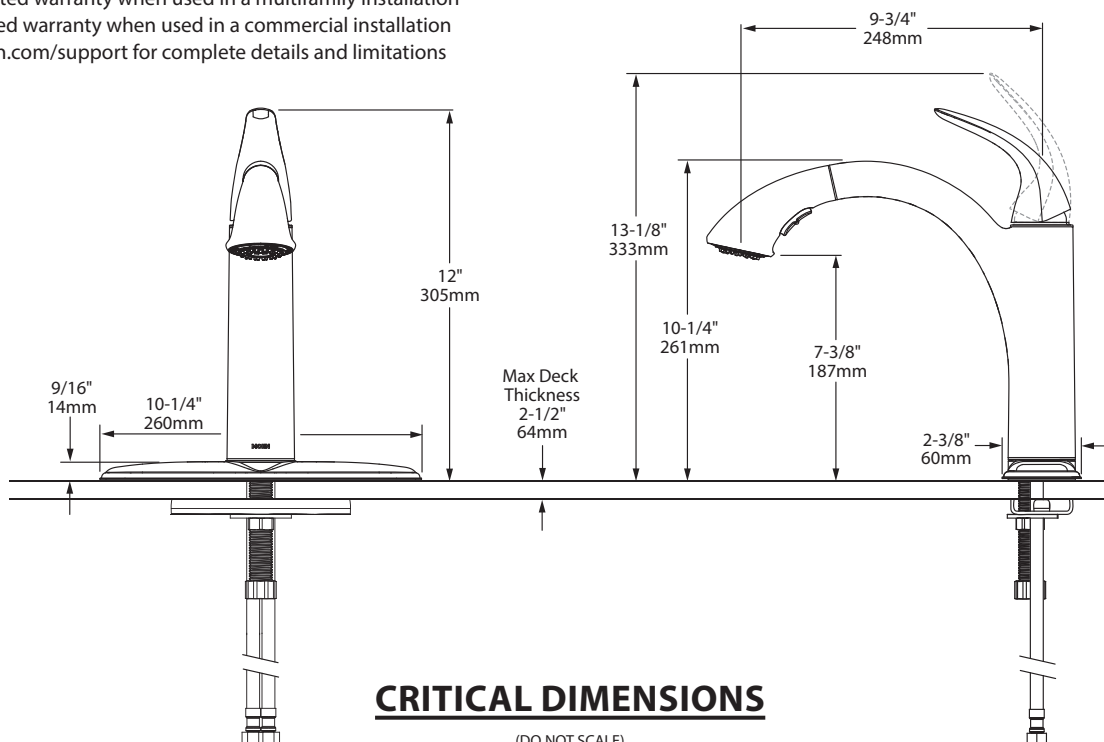

# Specifications

**Camerist®**  
**Single-Handle Kitchen**  
**Pull Out Faucet**

**Models:** 7545 series  
67545 series

**NOTE:** THIS FAUCET IS DESIGNED  
TO BE INSTALLED THROUGH 1 OR  
3 HOLE, 1-1/2" (38MM) DIA.