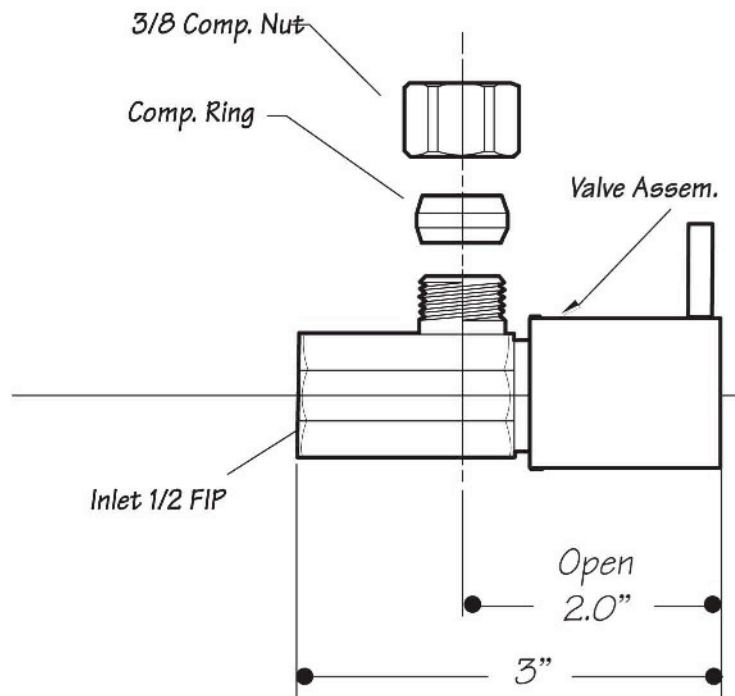

## INSTALLATION DIMENSIONS

*This model offers you the following features & benefits:*

- 1/2" FIP Inlet
- 3/8" O.D. Outlet Compression
- 1/4 Turn ceramic cartridge
- Available in 18 finishes
  - CPB - Polished Chrome
  - SC - Satin Chrome
  - PN - Polished Nickel
  - BRN - Brushed Nickel
  - PEW - Pewter
  - AB - Antique Brass
  - SB - Satin Brass
  - PVD - Polished Brass
  - WB - Weathered Brass
  - WCP - Weathered Copper
  - ORB - Oil Rubbed Bronze
  - VB - Venetian Bronze\*
  - PVDDB - Brushed Bronze
  - TB - Tuscan Brass
  - MB - Matte Black
  - FG - French Gold
  - GPB - Polished Gold
  - SG - Satin Gold