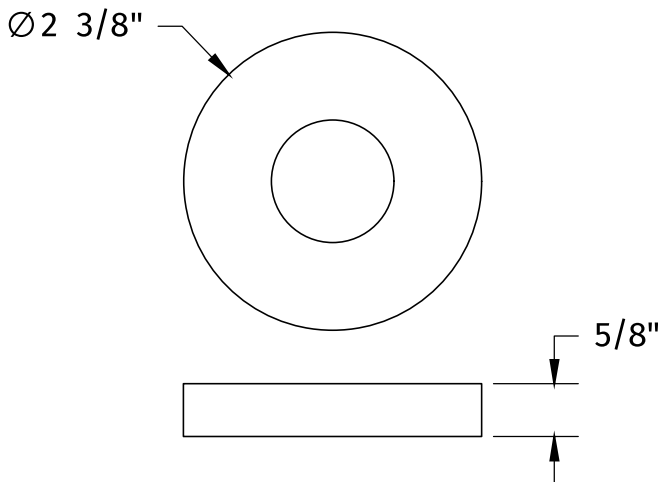

MT30-3/6/8/12/18/24

MOUNTAIN RE-VIVE™ ROUND CEILING DROP RAIN ARM

SPECIFICATION SHEET

- SOLID BRASS CONSTRUCTION
- INCLUDES DECORATIVE BRASS ESCUTCHEON
- 1/2 NPT
- (MT30-3 SHOWN)

MODEL NUMBER	DIM A
• MT30-3:	3"
• MT30-6:	6"
• MT30-8:	8"
• MT30-12:	12"
• MT30-18:	18"
• MT30-24:	24"