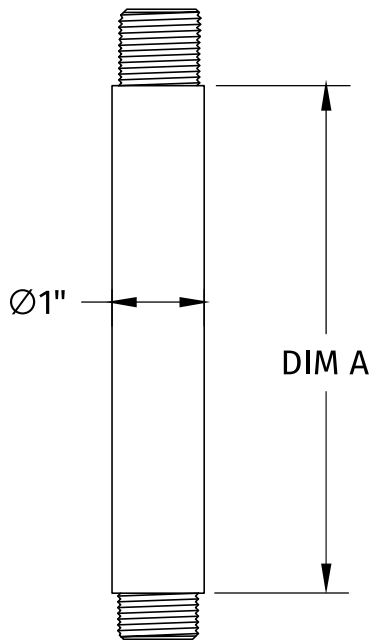

MT30-3/6/8/12/18/24

MOUNTAIN RE-VIVE™ ROUND CEILING DROP RAIN ARM

SPECIFICATION SHEET

- SOLID BRASS CONSTRUCTION
- INCLUDES DECORATIVE BRASS ESCUTCHEON
- 1/2 NPT
- (MT30-3 SHOWN)

MODEL NUMBER	DIM A
• MT30-3:	3"
• MT30-6:	6"
• MT30-8:	8"
• MT30-12:	12"
• MT30-18:	18"
• MT30-24:	24"